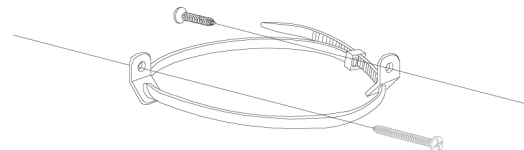

**⚠ WARNING**

Children have died from furniture tipover. To reduce the risk of furniture tipover:

- . **NEVER** put a TV on this product.
- . **NEVER** allow children to stand, climb or hang on drawers, doors, or shelves.
- . **NEVER** open more than one drawer at a time.
- . Place heaviest items in the lowest drawers.

This is a permanent label.  
Do not remove!

**A**

- x1 Furniture Tipping Restraint \*
- x1 Systeme antibasculement
- x1 Control para evitar vulcos

\* *Replaceable Part*

**⚠ WARNING**

Children have died from furniture tipover. To reduce the risk of furniture tipover:

x2 RC-WH-NAIL - White Plastic Nail - Clavo \*

x1 RC-ANTI-TIP- Anti-tipping Restraint \*  
Système antibasculement  
Control para evitar vulcos

\* *Replaceable Part*