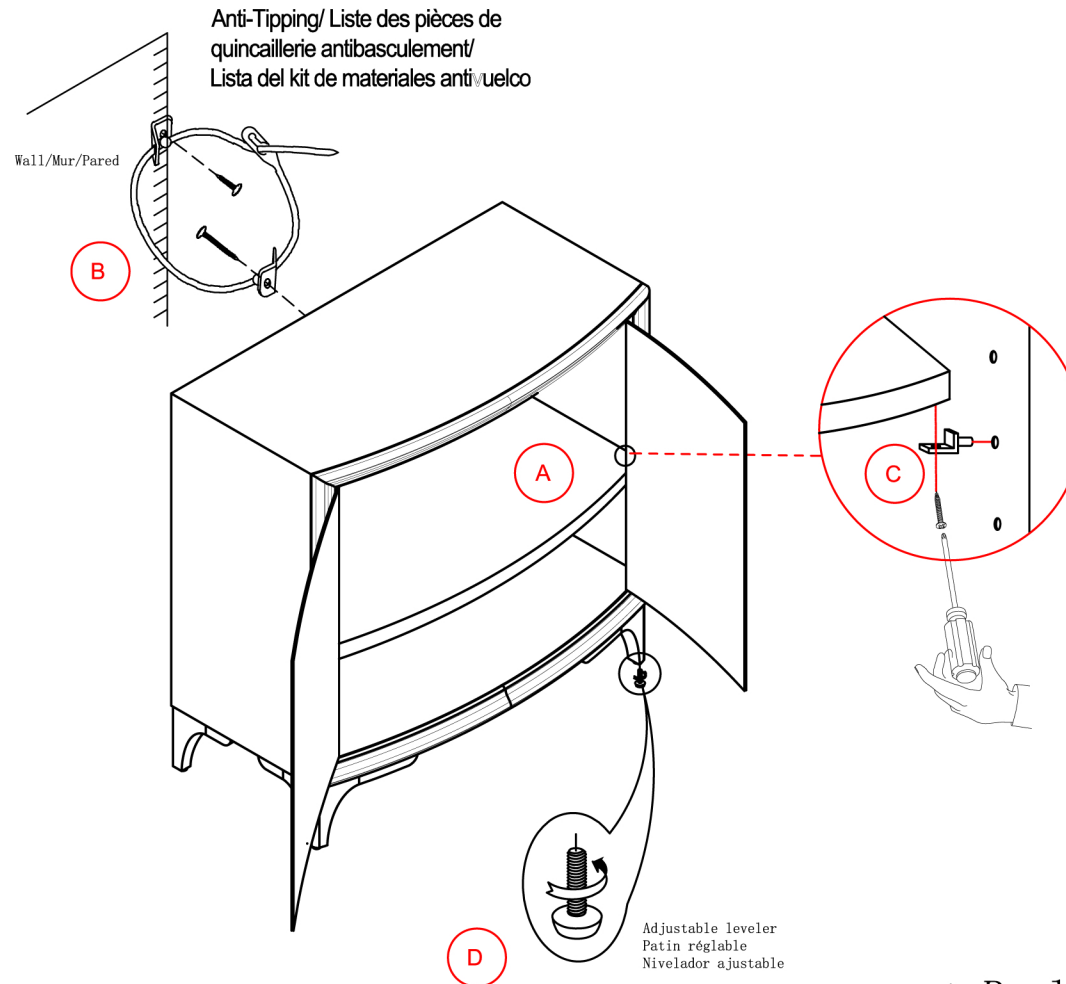

# PARTS LIST / LISTE DES PIÈCES / LISTA DE PIEZAS

DESCRIPTION/LA DESCRIPCION/DESCRIPCIÓN :Door Chest/Commode avec porte/Cómoda con puertas

**A** \*  
x1 Adjustable Shelf  
x1 Tablette ajustable  
x1 Estante ajustable

# ASSEMBLY INSTRUCTIONS/ NOTICE DE MONTAGE/ INSTRUCCIONES DE MONTAJE

DESCRIPTION/LA DESCRIPCION/DESCRIPCIÓN :Door Chest/Commode avec porte/Cómoda con puertas

**WARNING**

Children have died from furniture tipover. To reduce the risk of furniture tipover:

- ALWAYS install tipover restraint provided.
- NEVER put a TV on this product.
- NEVER allow children to stand, climb or hang on drawers, doors, or shelves.
- NEVER open more than one drawer at a time.
- Place heaviest items in the lowest drawers.

*This is a permanent label. Do not remove!*

\* Replaceable Part

REPLACEABLE PART/ PARTIE REMPLACABLE/ PARTE REEMPLAZABLE

DESCRIPTION/LA DESCRIPCION/DESCRIPCIÓN :Door Chest/Commode avec porte/Cómoda con puertas