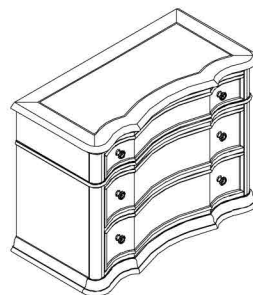

DESCRIPTION/ LA DESCRIPTION/ DESCRIPCIÓN: Bachelor's Chest / Commode / Cómoda

WARNING

Children have died from furniture tipover. To reduce the risk of furniture tipover :

- ALWAYS install tipover restraint provided.
- NEVER put a TV on this product.
- NEVER allow children to stand, climb or hang on drawers, doors, or shelves.
- NEVER open more than one drawer at a time.
- Place heaviest items in the lowest drawers.

This is a permanent label. Do not remove!

A

- x1 Chest
- x1 Commode
- x1 Espejo

B

- x2 Bun Foot (Front) *
- x2 Pied en forme d'ognon (Avant)
- x2 Pata redonda (Delantera)

C

- x2 Bun Foot (Back) *
- x2 Pied en forme d'ognon (Arrière)
- x2 Pata redonda (Trasera)

D

- x1 Tipping restraint *
- x1 Liste des pièces de quincaillerie antibasculement
- x1 Abrazadera antivuelco

*Replaceable Part

DESCRIPTION/ LA DESCRIPTION/ DESCRIPCIÓN: Bachelor's Chest / Commode / Cómoda