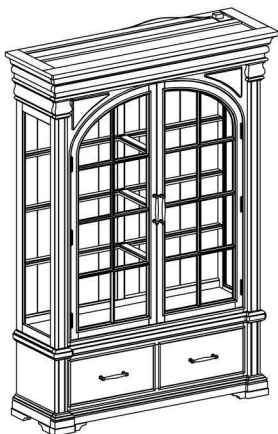

DESCRIPTION / DESCRIPCIÓN : CHINA BASE / CHINA DECK
BUFFET / HUCHE
BASE DE VASAR / PARTE SUPERIOR DE VASAR

WARNING

Children have died from furniture tipover. To reduce the risk of furniture tipover :

- ALWAYS install tipover restraint provided.
- NEVER put a TV on this product.
- NEVER allow children to stand, climb or hang on drawers, doors, or shelves.
- NEVER open more than one drawer at a time.
- Place heaviest items in the lowest drawers.

This is a permanent label. Do not remove !

x1 RP091301-LIGHT *
Light fixture w/roll switch *
lumière et interrupteur
luz y interruptor

* Replaceable Part