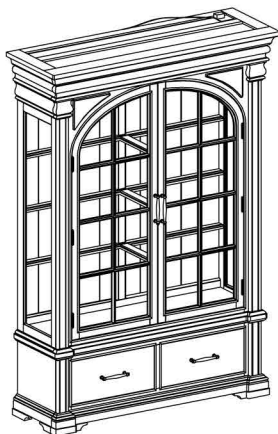

DESCRIPTION / DESCRIPCIÓN : CHINA BASE / CHINA DECK
 BUFFET / HUCHE
 BASE DE VASAR / PARTE SUPERIOR DE VASAR

WARNING

Children have died from furniture tipover. To reduce the risk of furniture tipover :

- ALWAYS install tipover restraint provided.
- NEVER put a TV on this product.
- NEVER allow children to stand, climb or hang on drawers, doors, or shelves.
- NEVER open more than one drawer at a time.
- Place heaviest items in the lowest drawers.

*This is a permanent label.
Do not remove !*

A

x1 China Deck
 x1 Huche
 x1 Parte superior de vasar

B

x1 China Base
 x1 Buffet
 x1 Base de vasar

C

x6 Glass shelf *
 x6 Étagère en verre
 x6 Estante de vidrio

D