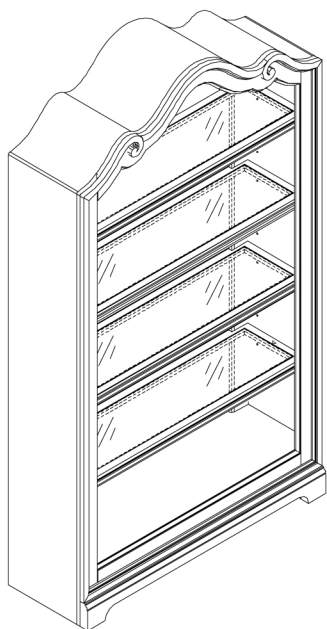

This is a permanent label. Do not remove!

RP293600 GLASS *
x4 Glass Shelf
x4 Verre
x4 Cristal

RP293600-SHELF *
x4 Adjustable Shelf
x4 Tablette ajustable
x4 Estante ajustable

RP293600-SUPP *
x16 Shelf Support
x16 Supports Pour Tablette
x16 Soporte De Las Repisas