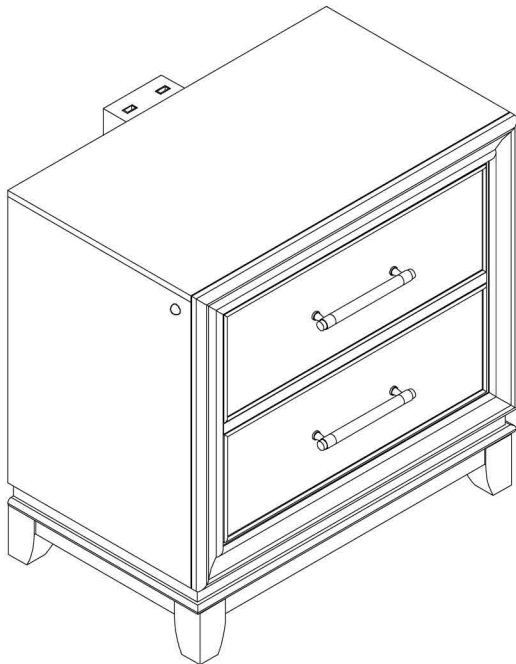

PARTS LIST / LISTE DES PIÈCES / LISTA DE PIEZAS

DESCRIPTION / DESCRIPCIÓN: NIGHTSTAND / TABLE DE CHEVET / MESA DE NOCHE

WARNING

Children have died from furniture tipover. To reduce the risk of furniture tipover:

- ALWAYS install tipover restraint provided.
- NEVER put a TV on this product.
- NEVER allow children to stand, climb or hang on drawers, doors, or shelves.
- NEVER open more than one drawer at a time.
- PLACE heaviest items in the lowest drawers.

This is a permanent label.
Do not remove !

A

- x1 Night stand
- x1 Table de chevet
- x1 Mesa de noche