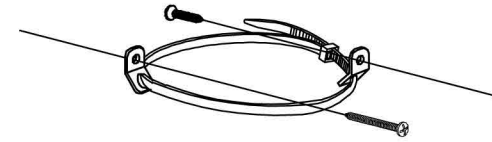

# PARTS LIST / LISTE DES PIÈCES / LISTA DE PIEZAS

DESCRIPTION / DESCRIPCIÓN: NIGHTSTAND / TABLE DE CHEVET / MESA DE NOCHE

## WARNING

**Children have died from furniture tipover. To reduce the risk of furniture tipover:**

- ALWAYS install tipover restraint provided.
- NEVER put a TV on this product.
- NEVER allow children to stand, climb or hang on drawers, doors, or shelves.
- NEVER open more than one drawer at a time.
- PLACE heaviest items in the lowest drawers.

This is a permanent label.  
Do not remove !

**A**

- x1 Night stand
- x1 Table de chevet
- x1 Mesa de noche

**B**

- x1 Furniture Tipping Restraint \*
- x1 Systeme antibasculément
- x1 Control para evitar vulcos