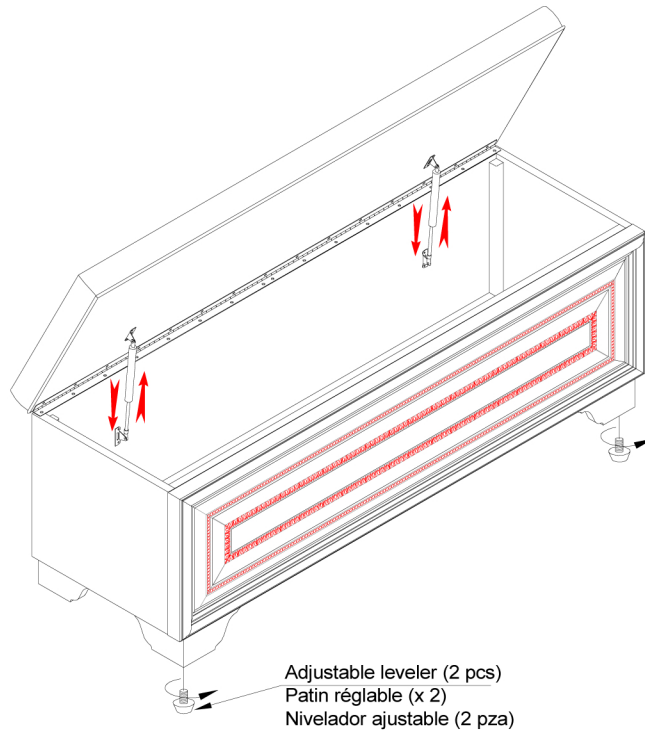

** Replaceable Part*

1

* *Replaceable Part*

x2 RC-FG-WHITE-White Leveler *
Patin réglable
Nivelador

x2 RC-WH-NAIL - White Plastic Nail - Clavo *

* *Replaceable Part*