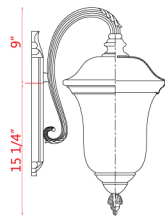

Back Plate measures:
5.25"W x 14"H

| E |

Back Plate measures:
4.5"W x 10.5"H

| F |

	Bulbs/Wattage	L/ext.	W	H	Wall Plate Size
A	(3) 60W-c	16"	12.5"	24.25"	5.25"W x 14"H
B	(2) 60W-c	12.75"	10"	19.5"	5.25"W x 14"H
C	(1) 100W-m	10.5"	8"	15.75"	4.5"W x 10.5"H
D	(3) 60W-c	16"	12.5"	24.25"	5.25"W x 14"H
E	(2) 60W-c	12.75"	10"	19.5"	5.25"W x 14"H
F	(1) 100W-m	10.5"	8"	15.75"	4.5"W x 10.5"H

Finish: Black
 Shade: Water Glass

| G |

| H |

| K |

| L |

| J |

| I |

	Bulbs/Wattage	W	H	Overall-H	Chain/Rods Length	Wire Length	Ceiling Plate Size
G	(2) 60W-c	10"	19"	80"	60" chain	110"	4.75" diameter
H	(3) 60W-c	12.5"	22.5"	83.5"	60" chain	110"	4.75" diameter
I	(2) 60W-c	10"	21.25"	---	---	---	---
J	(3) 60W-c	12.5"	25"	---	---	---	---
K	(2) 60W-c	10"	114.25"	---	---	---	---
L	(3) 60W-c	12.5"	118.25"	---	---	---	---

All post lights come complete with mounting template, bolts and cap nuts. Cut post to suit desired height.

Back Plate measures:
5.25"W x 14"H

| A |

Back Plate measures:
5.25"W x 14"H

| B |

Back Plate measures:
4.5"W x 10.5"H

| C |

Back Plate measures:
5.25"W x 14"H

| D |

Back Plate measures:
5.25"W x 14"H

| E |

Back Plate measures:
4.5"W x 10.5"H

| F |

	Bulbs/Wattage	L/ext.	W	H	Wall Plate Size
A	(3) 60W-c	16"	12.5"	24.25"	5.25"W x 14"H
B	(2) 60W-c	12.75"	10"	19.5"	5.25"W x 14"H
C	(1) 100W-m	10.5"	8"	15.75"	4.5"W x 10.5"H
D	(3) 60W-c	16"	12.5"	24.25"	5.25"W x 14"H
E	(2) 60W-c	12.75"	10"	19.5"	5.25"W x 14"H
F	(1) 100W-m	10.5"	8"	15.75"	4.5"W x 10.5"H