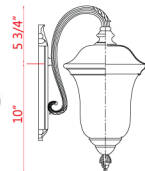

Back Plate measures:
5.25"W x 14"H

| A |

Back Plate measures:
5.25"W x 14"H

| B |

Back Plate measures:
4.5"W x 10.5"H

| C |

Back Plate measures:
5.25"W x 14"H

| D |

Back Plate measures:
5.25"W x 14"H

| E |

Back Plate measures:
4.5"W x 10.5"H

| F |

	Bulbs/Wattage	L/ext.	W	H	Wall Plate Size
A	(3) 60W-c	16"	12.5"	24.25"	5.25"W x 14"H
B	(2) 60W-c	12.75"	10"	19.5"	5.25"W x 14"H
C	(1) 100W-m	10.5"	8"	15.75"	4.5"W x 10.5"H
D	(3) 60W-c	16"	12.5"	24.25"	5.25"W x 14"H
E	(2) 60W-c	12.75"	10"	19.5"	5.25"W x 14"H
F	(1) 100W-m	10.5"	8"	15.75"	4.5"W x 10.5"H

All post lights come complete with mounting template, bolts and cap nuts. Cut post to suit desired height.

Back Plate measures:
5.25"W x 14"H

| A |

Back Plate measures:
5.25"W x 14"H

| B |

Back Plate measures:
4.5"W x 10.5"H

| C |

Back Plate measures:
5.25"W x 14"H

| D |

Back Plate measures:
5.25"W x 14"H

| E |

Back Plate measures:
4.5"W x 10.5"H

| F |

	Bulbs/Wattage	L/ext.	W	H	Wall Plate Size
A	(3) 60W-c	16"	12.5"	24.25"	5.25"W x 14"H
B	(2) 60W-c	12.75"	10"	19.5"	5.25"W x 14"H
C	(1) 100W-m	10.5"	8"	15.75"	4.5"W x 10.5"H
D	(3) 60W-c	16"	12.5"	24.25"	5.25"W x 14"H
E	(2) 60W-c	12.75"	10"	19.5"	5.25"W x 14"H
F	(1) 100W-m	10.5"	8"	15.75"	4.5"W x 10.5"H