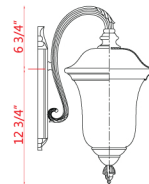

Back Plate measures:
5.25"W x 14"H

| E |

Back Plate measures:
4.5"W x 10.5"H

| F |

	Bulbs/Wattage	L/ext.	W	H	Wall Plate Size
A	(3) 60W-c	16"	12.5"	24.25"	5.25"W x 14"H
B	(2) 60W-c	12.75"	10"	19.5"	5.25"W x 14"H
C	(1) 100W-m	10.5"	8"	15.75"	4.5"W x 10.5"H
D	(3) 60W-c	16"	12.5"	24.25"	5.25"W x 14"H
E	(2) 60W-c	12.75"	10"	19.5"	5.25"W x 14"H
F	(1) 100W-m	10.5"	8"	15.75"	4.5"W x 10.5"H

Finish: Black
 Shade: Water Glass

| G |

| H |

| K |

| L |

| J |

| I |

	Bulbs/Wattage	W	H	Overall-H	Chain/Rods Length	Wire Length	Ceiling Plate Size
G	(2) 60W-c	10"	19"	80"	60" chain	110"	4.75" diameter
H	(3) 60W-c	12.5"	22.5"	83.5"	60" chain	110"	4.75" diameter
I	(2) 60W-c	10"	21.25"	---	---	---	---
J	(3) 60W-c	12.5"	25"	---	---	---	---
K	(2) 60W-c	10"	114.25"	---	---	---	---
L	(3) 60W-c	12.5"	118.25"	---	---	---	---

All post lights come complete with mounting template, bolts and cap nuts. Cut post to suit desired height.

Back Plate measures:
5.25"W x 14"H

| A |

Back Plate measures:
5.25"W x 14"H

| B |

Back Plate measures:
4.5"W x 10.5"H

| C |

Back Plate measures:
5.25"W x 14"H

| D |

Back Plate measures:
5.25"W x 14"H

| E |

Back Plate measures:
4.5"W x 10.5"H

| F |

	Bulbs/Wattage	L/ext.	W	H	Wall Plate Size
A	(3) 60W-c	16"	12.5"	24.25"	5.25"W x 14"H
B	(2) 60W-c	12.75"	10"	19.5"	5.25"W x 14"H
C	(1) 100W-m	10.5"	8"	15.75"	4.5"W x 10.5"H
D	(3) 60W-c	16"	12.5"	24.25"	5.25"W x 14"H
E	(2) 60W-c	12.75"	10"	19.5"	5.25"W x 14"H
F	(1) 100W-m	10.5"	8"	15.75"	4.5"W x 10.5"H