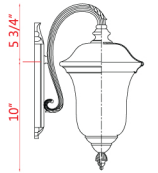

Back Plate measures:
5.25"W x 14"H

| E |

Back Plate measures:
4.5"W x 10.5"H

| F |

	Bulbs/Wattage	L/ext.	W	H	Wall Plate Size
A	(3) 60W-c	16"	12.5"	24.25"	5.25"W x 14"H
B	(2) 60W-c	12.75"	10"	19.5"	5.25"W x 14"H
C	(1) 100W-m	10.5"	8"	15.75"	4.5"W x 10.5"H
D	(3) 60W-c	16"	12.5"	24.25"	5.25"W x 14"H
E	(2) 60W-c	12.75"	10"	19.5"	5.25"W x 14"H
F	(1) 100W-m	10.5"	8"	15.75"	4.5"W x 10.5"H

Finish: Black
 Shade: Water Glass

| G |

| H |

| K |

| L |

| J |

| I |

	Bulbs/Wattage	W	H	Overall-H	Chain/Rods Length	Wire Length	Ceiling Plate Size
G	(2) 60W-c	10"	19"	80"	60" chain	110"	4.75" diameter
H	(3) 60W-c	12.5"	22.5"	83.5"	60" chain	110"	4.75" diameter
I	(2) 60W-c	10"	21.25"	---	---	---	---
J	(3) 60W-c	12.5"	25"	---	---	---	---
K	(2) 60W-c	10"	114.25"	---	---	---	---
L	(3) 60W-c	12.5"	118.25"	---	---	---	---

All post lights come complete with mounting template, bolts and cap nuts. Cut post to suit desired height.

Back Plate measures:
5.25"W x 14"H

| A |

Back Plate measures:
5.25"W x 14"H

| B |

Back Plate measures:
4.5"W x 10.5"H

| C |

Back Plate measures:
5.25"W x 14"H

| D |

Back Plate measures:
5.25"W x 14"H

| E |

Back Plate measures:
4.5"W x 10.5"H

| F |

	Bulbs/Wattage	L/ext.	W	H	Wall Plate Size
A	(3) 60W-c	16"	12.5"	24.25"	5.25"W x 14"H
B	(2) 60W-c	12.75"	10"	19.5"	5.25"W x 14"H
C	(1) 100W-m	10.5"	8"	15.75"	4.5"W x 10.5"H
D	(3) 60W-c	16"	12.5"	24.25"	5.25"W x 14"H
E	(2) 60W-c	12.75"	10"	19.5"	5.25"W x 14"H
F	(1) 100W-m	10.5"	8"	15.75"	4.5"W x 10.5"H