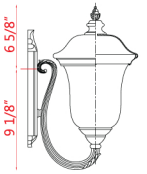

Back Plate measures:
5.25"W x 14"H

| E |

Back Plate measures:
4.5"W x 10.5"H

| F |

	Bulbs/Wattage	L/ext.	W	H	Wall Plate Size
A	(3) 60W-c	16"	12.5"	24.25"	5.25"W x 14"H
B	(2) 60W-c	12.75"	10"	19.5"	5.25"W x 14"H
C	(1) 100W-m	10.5"	8"	15.75"	4.5"W x 10.5"H
D	(3) 60W-c	16"	12.5"	24.25"	5.25"W x 14"H
E	(2) 60W-c	12.75"	10"	19.5"	5.25"W x 14"H
F	(1) 100W-m	10.5"	8"	15.75"	4.5"W x 10.5"H

Finish: Black
 Shade: Water Glass

| G |

| H |

| K |

| L |

| J |

| I |

	Bulbs/Wattage	W	H	Overall-H	Chain/Rods Length	Wire Length	Ceiling Plate Size
G	(2) 60W-c	10"	19"	80"	60" chain	110"	4.75" diameter
H	(3) 60W-c	12.5"	22.5"	83.5"	60" chain	110"	4.75" diameter
I	(2) 60W-c	10"	21.25"	---	---	---	---
J	(3) 60W-c	12.5"	25"	---	---	---	---
K	(2) 60W-c	10"	114.25"	---	---	---	---
L	(3) 60W-c	12.5"	118.25"	---	---	---	---

All post lights come complete with mounting template, bolts and cap nuts. Cut post to suit desired height.

Back Plate measures:
5.25"W x 14"H

| A |

Back Plate measures:
5.25"W x 14"H

| B |

Back Plate measures:
4.5"W x 10.5"H

| C |

Back Plate measures:
5.25"W x 14"H

| D |

Back Plate measures:
5.25"W x 14"H

| E |

Back Plate measures:
4.5"W x 10.5"H

| F |

	Bulbs/Wattage	L/ext.	W	H	Wall Plate Size
A	(3) 60W-c	16"	12.5"	24.25"	5.25"W x 14"H
B	(2) 60W-c	12.75"	10"	19.5"	5.25"W x 14"H
C	(1) 100W-m	10.5"	8"	15.75"	4.5"W x 10.5"H
D	(3) 60W-c	16"	12.5"	24.25"	5.25"W x 14"H
E	(2) 60W-c	12.75"	10"	19.5"	5.25"W x 14"H
F	(1) 100W-m	10.5"	8"	15.75"	4.5"W x 10.5"H