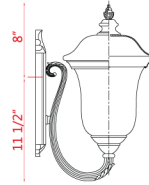

Back Plate measures:
5.25"W x 14"H

| A |

Back Plate measures:
5.25"W x 14"H

| B |

Back Plate measures:
4.5"W x 10.5"H

| C |

Back Plate measures:
5.25"W x 14"H

| D |

Back Plate measures:
5.25"W x 14"H

| E |

Back Plate measures:
4.5"W x 10.5"H

| F |

	Bulbs/Wattage	L/ext.	W	H	Wall Plate Size
A	(3) 60W-c	16"	12.5"	24.25"	5.25"W x 14"H
B	(2) 60W-c	12.75"	10"	19.5"	5.25"W x 14"H
C	(1) 100W-m	10.5"	8"	15.75"	4.5"W x 10.5"H
D	(3) 60W-c	16"	12.5"	24.25"	5.25"W x 14"H
E	(2) 60W-c	12.75"	10"	19.5"	5.25"W x 14"H
F	(1) 100W-m	10.5"	8"	15.75"	4.5"W x 10.5"H

Finish: Black
 Shade: Water Glass

| G |

| H |

| K |

| L |

| J |

| I |

	Bulbs/Wattage	W	H	Overall-H	Chain/Rods Length	Wire Length	Ceiling Plate Size
G	(2) 60W-c	10"	19"	80"	60" chain	110"	4.75" diameter
H	(3) 60W-c	12.5"	22.5"	83.5"	60" chain	110"	4.75" diameter
I	(2) 60W-c	10"	21.25"	---	---	---	---
J	(3) 60W-c	12.5"	25"	---	---	---	---
K	(2) 60W-c	10"	114.25"	---	---	---	---
L	(3) 60W-c	12.5"	118.25"	---	---	---	---

All post lights come complete with mounting template, bolts and cap nuts. Cut post to suit desired height.

Back Plate measures:
5.25"W x 14"H

| A |

Back Plate measures:
5.25"W x 14"H

| B |

Back Plate measures:
4.5"W x 10.5"H