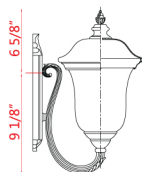

Back Plate measures:
5.25"W x 14"H

| A |

Back Plate measures:
5.25"W x 14"H

| B |

Back Plate measures:
4.5"W x 10.5"H

| C |

Back Plate measures:
5.25"W x 14"H

| D |

Back Plate measures:
5.25"W x 14"H

| E |

Back Plate measures:
4.5"W x 10.5"H

| F |

	Bulbs/Wattage	L/ext.	W	H	Wall Plate Size
A	(3) 60W-c	16"	12.5"	24.25"	5.25"W x 14"H
B	(2) 60W-c	12.75"	10"	19.5"	5.25"W x 14"H
C	(1) 100W-m	10.5"	8"	15.75"	4.5"W x 10.5"H
D	(3) 60W-c	16"	12.5"	24.25"	5.25"W x 14"H
E	(2) 60W-c	12.75"	10"	19.5"	5.25"W x 14"H
F	(1) 100W-m	10.5"	8"	15.75"	4.5"W x 10.5"H

All post lights come complete with mounting template, bolts and cap nuts. Cut post to suit desired height.

Back Plate measures:
5.25"W x 14"H

| A |

Back Plate measures:
5.25"W x 14"H

| B |

Back Plate measures:
4.5"W x 10.5"H

| C |

Back Plate measures:
5.25"W x 14"H

| D |

Back Plate measures:
5.25"W x 14"H

| E |

Back Plate measures:
4.5"W x 10.5"H

| F |

	Bulbs/Wattage	L/ext.	W	H	Wall Plate Size
A	(3) 60W-c	16"	12.5"	24.25"	5.25"W x 14"H
B	(2) 60W-c	12.75"	10"	19.5"	5.25"W x 14"H
C	(1) 100W-m	10.5"	8"	15.75"	4.5"W x 10.5"H
D	(3) 60W-c	16"	12.5"	24.25"	5.25"W x 14"H
E	(2) 60W-c	12.75"	10"	19.5"	5.25"W x 14"H
F	(1) 100W-m	10.5"	8"	15.75"	4.5"W x 10.5"H