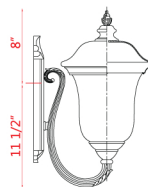

Back Plate measures:
5.25"W x 14"H

| A |

Back Plate measures:
5.25"W x 14"H

| B |

Back Plate measures:
4.5"W x 10.5"H

| C |

Back Plate measures:
5.25"W x 14"H

| D |

Back Plate measures:
5.25"W x 14"H

| E |

Back Plate measures:
4.5"W x 10.5"H

| F |

	Bulbs/Wattage	L/ext.	W	H	Wall Plate Size
A	(3) 60W-c	16"	12.5"	24.25"	5.25"W x 14"H
B	(2) 60W-c	12.75"	10"	19.5"	5.25"W x 14"H
C	(1) 100W-m	10.5"	8"	15.75"	4.5"W x 10.5"H
D	(3) 60W-c	16"	12.5"	24.25"	5.25"W x 14"H
E	(2) 60W-c	12.75"	10"	19.5"	5.25"W x 14"H
F	(1) 100W-m	10.5"	8"	15.75"	4.5"W x 10.5"H

All post lights come complete with mounting template, bolts and cap nuts. Cut post to suit desired height.

Back Plate measures:
5.25"W x 14"H

| A |

Back Plate measures:
5.25"W x 14"H

| B |

Back Plate measures:
4.5"W x 10.5"H

| C |

Back Plate measures:
5.25"W x 14"H

| D |

Back Plate measures:
5.25"W x 14"H

| E |

Back Plate measures:
4.5"W x 10.5"H

| F |

	Bulbs/Wattage	L/ext.	W	H	Wall Plate Size
A	(3) 60W-c	16"	12.5"	24.25"	5.25"W x 14"H
B	(2) 60W-c	12.75"	10"	19.5"	5.25"W x 14"H
C	(1) 100W-m	10.5"	8"	15.75"	4.5"W x 10.5"H
D	(3) 60W-c	16"	12.5"	24.25"	5.25"W x 14"H
E	(2) 60W-c	12.75"	10"	19.5"	5.25"W x 14"H
F	(1) 100W-m	10.5"	8"	15.75"	4.5"W x 10.5"H