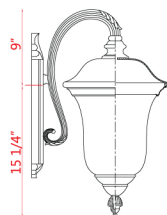

Back Plate measures:
5.25"W x 14"H

| A |

Back Plate measures:
5.25"W x 14"H

| B |

Back Plate measures:
4.5"W x 10.5"H

| C |

Back Plate measures:
5.25"W x 14"H

| D |

Back Plate measures:
5.25"W x 14"H

| E |

Back Plate measures:
4.5"W x 10.5"H

| F |

	Bulbs/Wattage	L/ext.	W	H	Wall Plate Size
A	(3) 60W-c	16"	12.5"	24.25"	5.25"W x 14"H
B	(2) 60W-c	12.75"	10"	19.5"	5.25"W x 14"H
C	(1) 100W-m	10.5"	8"	15.75"	4.5"W x 10.5"H
D	(3) 60W-c	16"	12.5"	24.25"	5.25"W x 14"H
E	(2) 60W-c	12.75"	10"	19.5"	5.25"W x 14"H
F	(1) 100W-m	10.5"	8"	15.75"	4.5"W x 10.5"H

All post lights come complete with mounting template, bolts and cap nuts. Cut post to suit desired height.

Back Plate measures:
5.25"W x 14"H

| A |

Back Plate measures:
5.25"W x 14"H

| B |

Back Plate measures:
4.5"W x 10.5"H

| C |

Back Plate measures:
5.25"W x 14"H

| D |

Back Plate measures:
5.25"W x 14"H

| E |

Back Plate measures:
4.5"W x 10.5"H

| F |

	Bulbs/Wattage	L/ext.	W	H	Wall Plate Size
A	(3) 60W-c	16"	12.5"	24.25"	5.25"W x 14"H
B	(2) 60W-c	12.75"	10"	19.5"	5.25"W x 14"H
C	(1) 100W-m	10.5"	8"	15.75"	4.5"W x 10.5"H
D	(3) 60W-c	16"	12.5"	24.25"	5.25"W x 14"H
E	(2) 60W-c	12.75"	10"	19.5"	5.25"W x 14"H
F	(1) 100W-m	10.5"	8"	15.75"	4.5"W x 10.5"H