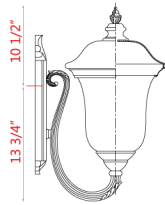

Back Plate measures:
5.25"W x 14"H

| A |

Back Plate measures:
5.25"W x 14"H

| B |

Back Plate measures:
4.5"W x 10.5"H

| C |

Back Plate measures:
5.25"W x 14"H

| D |

Back Plate measures:
5.25"W x 14"H

| E |

Back Plate measures:
4.5"W x 10.5"H

| F |

	Bulbs/Wattage	L/ext.	W	H	Wall Plate Size
A	(3) 60W-c	16"	12.5"	24.25"	5.25"W x 14"H
B	(2) 60W-c	12.75"	10"	19.5"	5.25"W x 14"H
C	(1) 100W-m	10.5"	8"	15.75"	4.5"W x 10.5"H
D	(3) 60W-c	16"	12.5"	24.25"	5.25"W x 14"H
E	(2) 60W-c	12.75"	10"	19.5"	5.25"W x 14"H
F	(1) 100W-m	10.5"	8"	15.75"	4.5"W x 10.5"H

Finish: Black
 Shade: Water Glass

| G |

| H |

| K |

| L |

| J |

| I |

	Bulbs/Wattage	W	H	Overall-H	Chain/Rods Length	Wire Length	Ceiling Plate Size
G	(2) 60W-c	10"	19"	80"	60" chain	110"	4.75" diameter
H	(3) 60W-c	12.5"	22.5"	83.5"	60" chain	110"	4.75" diameter
I	(2) 60W-c	10"	21.25"	---	---	---	---
J	(3) 60W-c	12.5"	25"	---	---	---	---
K	(2) 60W-c	10"	114.25"	---	---	---	---
L	(3) 60W-c	12.5"	118.25"	---	---	---	---

All post lights come complete with mounting template, bolts and cap nuts. Cut post to suit desired height.

Back Plate measures:
5.25"W x 14"H

| A |

Back Plate measures:
5.25"W x 14"H

| B |

Back Plate measures:
4.5"W x 10.5"H