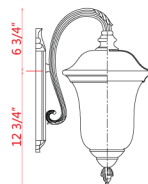

Back Plate measures:
5.25"W x 14"H

| A |

Back Plate measures:
5.25"W x 14"H

| B |

Back Plate measures:
4.5"W x 10.5"H

| C |

Back Plate measures:
5.25"W x 14"H

| D |

Back Plate measures:
5.25"W x 14"H

| E |

Back Plate measures:
4.5"W x 10.5"H

| F |

	Bulbs/Wattage	L/ext.	W	H	Wall Plate Size
A	(3) 60W-c	16"	12.5"	24.25"	5.25"W x 14"H
B	(2) 60W-c	12.75"	10"	19.5"	5.25"W x 14"H
C	(1) 100W-m	10.5"	8"	15.75"	4.5"W x 10.5"H
D	(3) 60W-c	16"	12.5"	24.25"	5.25"W x 14"H
E	(2) 60W-c	12.75"	10"	19.5"	5.25"W x 14"H
F	(1) 100W-m	10.5"	8"	15.75"	4.5"W x 10.5"H

All post lights come complete with mounting template, bolts and cap nuts. Cut post to suit desired height.

Back Plate measures:
5.25"W x 14"H

| A |

Back Plate measures:
5.25"W x 14"H

| B |

Back Plate measures:
4.5"W x 10.5"H

| C |

Back Plate measures:
5.25"W x 14"H

| D |

Back Plate measures:
5.25"W x 14"H

| E |

Back Plate measures:
4.5"W x 10.5"H

| F |

	Bulbs/Wattage	L/ext.	W	H	Wall Plate Size
A	(3) 60W-c	16"	12.5"	24.25"	5.25"W x 14"H
B	(2) 60W-c	12.75"	10"	19.5"	5.25"W x 14"H
C	(1) 100W-m	10.5"	8"	15.75"	4.5"W x 10.5"H
D	(3) 60W-c	16"	12.5"	24.25"	5.25"W x 14"H
E	(2) 60W-c	12.75"	10"	19.5"	5.25"W x 14"H
F	(1) 100W-m	10.5"	8"	15.75"	4.5"W x 10.5"H