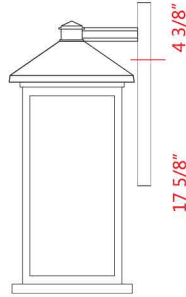

| B |

Back Plate measures:
4.75"W x 11.25"H

| E |

| G |

Back Plate measures:
4.5"W x 6"H

| C |

	Bulbs/Wattage	L/ext.	W	H	Overall-H	Chain/Rods Length	Wire Length	Ceiling/Wall Plate Size
A	(1) 100W-m	10.75"	9.5"	15.75"	----	----	----	6"W x 9.75"H
B	(1) 100W-m	9.25"	8"	14"	----	----	----	5.25"W x 8"H
C	(1) 100W-m	7.25"	6"	10.25"	----	----	----	4.5"W x 6"H
D	(1) 100W-m	10.75"	9.5"	22"	----	----	----	6"W x 14"H
E	(1) 100W-m	9.25"	8"	18"	----	----	----	4.75"W x 11.25"H
F	(1) 100W-m	----	9.5"	15.25"	76.25"	60" chain	110"	5" diameter
G	(1) 100W-m	----	8"	13.5"	74.5"	60" chain	110"	5" diameter

Finish

 Rubbed Bronze

Shade

 Clear Seedy

	Bulbs/Wattage	L/Ext.	W	H
H	(1) 100W-m	---	9.5"	117"
I	(2) 100W-m	30.25"	8"	99"
J	(4) 100W-m	30.25"	30.25"	99"

All post lights come complete with mounting template, bolts and cap nuts.
 Cut post to suit desired height

	Bulbs/Wattage	W	H
K	(1) 100W-m	9.5"	24"
L	(1) 100W-m	9.5"	18.5"
M	(1) 100W-m	8"	16"
N	(1) 100W-m	9.5"	22.5"
O	(1) 100W-m	9.5"	17"
P	(1) 100W-m	8"	14.5"

Back Plate measures:
6"W x 9.75"H

| A |

Back Plate measures:
6"W x 14"H

| D |

Back Plate measures:
5.25"W x 8"H

| B |

| F |

Back Plate measures:
4.5"W x 6"H

| C |

Back Plate measures:
4.75"W x 11.25"H

| E |