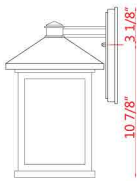

All post lights come complete with mounting template, bolts and cap nuts.
 Cut post to suit desired height

Back Plate measures:
6"W x 9.75"H

| A |

Back Plate measures:
6"W x 14"H

| D |

| F |

Back Plate measures:
5.25"W x 8"H

| B |

Back Plate measures:
4.75"W x 11.25"H

| E |

| G |

Back Plate measures:
4.5"W x 6"H

| C |

	Bulbs/Wattage	L/ext.	W	H	Overall-H	Chain/Rods Length	Wire Length	Ceiling/Wall Plate Size
A	(1) 100W-m	10.75"	9.5"	15.75"	----	----	----	6"W x 9.75"H
B	(1) 100W-m	9.25"	8"	14"	----	----	----	5.25"W x 8"H
C	(1) 100W-m	7.25"	6"	10.25"	----	----	----	4.5"W x 6"H
D	(1) 100W-m	10.75"	9.5"	22"	----	----	----	6"W x 14"H
E	(1) 100W-m	9.25"	8"	18"	----	----	----	4.75"W x 11.25"H
F	(1) 100W-m	----	9.5"	15.25"	76.25"	60" chain	110"	5" diameter
G	(1) 100W-m	----	8"	13.5"	74.5"	60" chain	110"	5" diameter

	Bulbs/Wattage	W	H
K	(1) 100W-m	9.5"	24"
L	(1) 100W-m	9.5"	18.5"
M	(1) 100W-m	8"	16"
N	(1) 100W-m	9.5"	22.5"
O	(1) 100W-m	9.5"	17"
P	(1) 100W-m	8"	14.5"

Back Plate measures:
6"W x 9.75"H

| A |

Back Plate measures:
6"W x 14"H

| D |

Back Plate measures:
5.25"W x 8"H

| B |

| F |

Back Plate measures:
4.5"W x 6"H

| C |

Back Plate measures:
4.75"W x 11.25"H

| E |