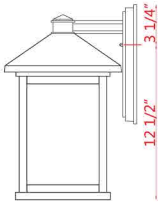

All post lights come complete with mounting template, bolts and cap nuts.
 Cut post to suit desired height

Back Plate measures:
6"W x 9.75"H

| A |

Back Plate measures:
6"W x 14"H

| D |

| F |

Back Plate measures:
5.25"W x 8"H

| B |

Back Plate measures:
4.75"W x 11.25"H

| E |

| G |

Back Plate measures:
4.5"W x 6"H

| C |

	Bulbs/Wattage	L/ext.	W	H	Overall-H	Chain/Rods Length	Wire Length	Ceiling/Wall Plate Size
A	(1) 100W-m	10.75"	9.5"	15.75"	----	----	----	6"W x 9.75"H
B	(1) 100W-m	9.25"	8"	14"	----	----	----	5.25"W x 8"H
C	(1) 100W-m	7.25"	6"	10.25"	----	----	----	4.5"W x 6"H
D	(1) 100W-m	10.75"	9.5"	22"	----	----	----	6"W x 14"H
E	(1) 100W-m	9.25"	8"	18"	----	----	----	4.75"W x 11.25"H
F	(1) 100W-m	----	9.5"	15.25"	76.25"	60" chain	110"	5" diameter
G	(1) 100W-m	----	8"	13.5"	74.5"	60" chain	110"	5" diameter

Finish

 Rubbed Bronze

Shade

 Clear Seedy

	Bulbs/Wattage	L/Ext.	W	H
H	(1) 100W-m	---	9.5"	117"
I	(2) 100W-m	30.25"	8"	99"
J	(4) 100W-m	30.25"	30.25"	99"

All post lights come complete with mounting template, bolts and cap nuts.
 Cut post to suit desired height

	Bulbs/Wattage	W	H
K	(1) 100W-m	9.5"	24"
L	(1) 100W-m	9.5"	18.5"
M	(1) 100W-m	8"	16"
N	(1) 100W-m	9.5"	22.5"
O	(1) 100W-m	9.5"	17"
P	(1) 100W-m	8"	14.5"

Back Plate measures:
6"W x 9.75"H

| A |

Back Plate measures:
6"W x 14"H