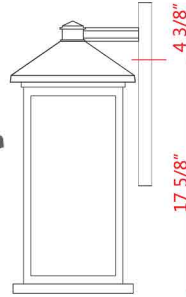

Finish Shade
 
 Black Clear Beveled

	Bulbs/Wattage	L/Ext.	W	H
H	(1) 100W-m	---	9.5"	117"
I	(2) 100W-m	30.25"	8"	99"
J	(4) 100W-m	30.25"	30.25"	99"

	Bulbs/Wattage	W	H
K	(1) 100W-m	9.5"	24"
L	(1) 100W-m	9.5"	18.5"
M	(1) 100W-m	8"	16"
N	(1) 100W-m	9.5"	22.5"
O	(1) 100W-m	9.5"	17"
P	(1) 100W-m	8"	14.5"

All post lights come complete with mounting template, bolts and cap nuts.
 Cut post to suit desired height

Back Plate measures:
6"W x 9.75"H

| A |

Back Plate measures:
6"W x 14"H

| D |

| F |

Back Plate measures:
5.25"W x 8"H

| B |

Back Plate measures:
4.75"W x 11.25"H

| E |

| G |

Back Plate measures:
4.5"W x 6"H

| C |

	Bulbs/Wattage	L/ext.	W	H	Overall-H	Chain/Rods Length	Wire Length	Ceiling/Wall Plate Size
A	(1) 100W-m	10.75"	9.5"	15.75"	----	----	----	6"W x 9.75"H
B	(1) 100W-m	9.25"	8"	14"	----	----	----	5.25"W x 8"H
C	(1) 100W-m	7.25"	6"	10.25"	----	----	----	4.5"W x 6"H
D	(1) 100W-m	10.75"	9.5"	22"	----	----	----	6"W x 14"H
E	(1) 100W-m	9.25"	8"	18"	----	----	----	4.75"W x 11.25"H
F	(1) 100W-m	----	9.5"	15.25"	76.25"	60" chain	110"	5" diameter
G	(1) 100W-m	----	8"	13.5"	74.5"	60" chain	110"	5" diameter

	Bulbs/Wattage	W	H
K	(1) 100W-m	9.5"	24"
L	(1) 100W-m	9.5"	18.5"
M	(1) 100W-m	8"	16"
N	(1) 100W-m	9.5"	22.5"
O	(1) 100W-m	9.5"	17"
P	(1) 100W-m	8"	14.5"

Back Plate measures:
6"W x 9.75"H

| A |

Back Plate measures:
6"W x 14"H