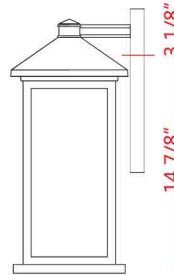

All post lights come complete with mounting template, bolts and cap nuts.
 Cut post to suit desired height

Back Plate measures:
6"W x 9.75"H

| A |

Back Plate measures:
6"W x 14"H

| D |

| F |

Back Plate measures:
5.25"W x 8"H

	Bulbs/Wattage	W	H
K	(1) 100W-m	9.5"	24"
L	(1) 100W-m	9.5"	18.5"
M	(1) 100W-m	8"	16"
N	(1) 100W-m	9.5"	22.5"
O	(1) 100W-m	9.5"	17"
P	(1) 100W-m	8"	14.5"

Back Plate measures:
6"W x 9.75"H

| A |

Back Plate measures:
6"W x 14"H

| D |

Back Plate measures:
5.25"W x 8"H

| B |

| F |

Back Plate measures:
4.5"W x 6"H

| C |

Back Plate measures:
4.75"W x 11.25"H

| E |

| G |

	Bulbs/Wattage	L/ext.	W	H	Overall-H	Chain/Rods Length	Wire Length	Ceiling/Wall Plate Size
A	(1) 100W-m	10.75"	9.5"	15.75"	----	----	----	6"W x 9.75"H
B	(1) 100W-m	9.25"	8"	14"	----	----	----	5.25"W x 8"H
C	(1) 100W-m	7.25"	6"	10.25"	----	----	----	4.5"W x 6"H
D	(1) 100W-m	10.75"	9.5"	22"	----	----	----	6"W x 14"H
E	(1) 100W-m	9.25"	8"	18"	----	----	----	4.75"W x 11.25"H
F	(1) 100W-m	----	9.5"	15.25"	76.25"	60" chain	110"	5" diameter
G	(1) 100W-m	----	8"	13.5"	74.5"	60" chain	110"	5" diameter