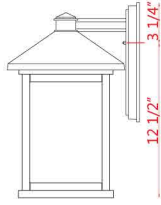

Finish Shade
 
 Black Clear Beveled

	Bulbs/Wattage	L/Ext.	W	H
H	(1) 100W-m	---	9.5"	117"
I	(2) 100W-m	30.25"	8"	99"
J	(4) 100W-m	30.25"	30.25"	99"

	Bulbs/Wattage	W	H
K	(1) 100W-m	9.5"	24"
L	(1) 100W-m	9.5"	18.5"
M	(1) 100W-m	8"	16"
N	(1) 100W-m	9.5"	22.5"
O	(1) 100W-m	9.5"	17"
P	(1) 100W-m	8"	14.5"

All post lights come complete with mounting template, bolts and cap nuts.
 Cut post to suit desired height

Back Plate measures:
6"W x 9.75"H

| A |

Back Plate measures:
6"W x 14"H

| D |

| F |

Back Plate measures:
5.25"W x 8"H

| B |

Back Plate measures:
4.75"W x 11.25"H

| E |

| G |

Back Plate measures:
4.5"W x 6"H

| C |

	Bulbs/Wattage	L/ext.	W	H	Overall-H	Chain/Rods Length	Wire Length	Ceiling/Wall Plate Size
A	(1) 100W-m	10.75"	9.5"	15.75"	----	----	----	6"W x 9.75"H
B	(1) 100W-m	9.25"	8"	14"	----	----	----	5.25"W x 8"H
C	(1) 100W-m	7.25"	6"	10.25"	----	----	----	4.5"W x 6"H
D	(1) 100W-m	10.75"	9.5"	22"	----	----	----	6"W x 14"H
E	(1) 100W-m	9.25"	8"	18"	----	----	----	4.75"W x 11.25"H
F	(1) 100W-m	----	9.5"	15.25"	76.25"	60" chain	110"	5" diameter
G	(1) 100W-m	----	8"	13.5"	74.5"	60" chain	110"	5" diameter

	Bulbs/Wattage	W	H
K	(1) 100W-m	9.5"	24"
L	(1) 100W-m	9.5"	18.5"
M	(1) 100W-m	8"	16"
N	(1) 100W-m	9.5"	22.5"
O	(1) 100W-m	9.5"	17"
P	(1) 100W-m	8"	14.5"

Back Plate measures:
6"W x 9.75"H

| A |

Back Plate measures:
6"W x 14"H