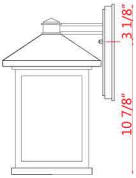

All post lights come complete with mounting template, bolts and cap nuts.
 Cut post to suit desired height

Back Plate measures:
6"W x 9.75"H

| A |

Back Plate measures:
6"W x 14"H

| D |

| F |

Back Plate measures:
5.25"W x 8"H

| B |

Back Plate measures:
4.75"W x 11.25"H

| E |

| G |

Back Plate measures:
4.5"W x 6"H

| C |

	Bulbs/Wattage	L/ext.	W	H	Overall-H	Chain/Rods Length	Wire Length	Ceiling/Wall Plate Size
A	(1) 100W-m	10.75"	9.5"	15.75"	----	----	----	6"W x 9.75"H
B	(1) 100W-m	9.25"	8"	14"	----	----	----	5.25"W x 8"H
C	(1) 100W-m	7.25"	6"	10.25"	----	----	----	4.5"W x 6"H
D	(1) 100W-m	10.75"	9.5"	22"	----	----	----	6"W x 14"H
E	(1) 100W-m	9.25"	8"	18"	----	----	----	4.75"W x 11.25"H
F	(1) 100W-m	----	9.5"	15.25"	76.25"	60" chain	110"	5" diameter
G	(1) 100W-m	----	8"	13.5"	74.5"	60" chain	110"	5" diameter

	Bulbs/Wattage	W	H
K	(1) 100W-m	9.5"	24"
L	(1) 100W-m	9.5"	18.5"
M	(1) 100W-m	8"	16"
N	(1) 100W-m	9.5"	22.5"
O	(1) 100W-m	9.5"	17"
P	(1) 100W-m	8"	14.5"

Back Plate measures:
6"W x 9.75"H

| A |

Back Plate measures:
6"W x 14"H

| D |

Back Plate measures:
5.25"W x 8"H

| B |

| F |

Back Plate measures:
4.5"W x 6"H

| C |

Back Plate measures:
4.75"W x 11.25"H

| E |