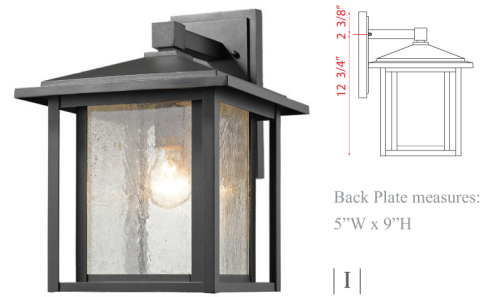

Finish Shade
 
 Black Clear Seedy Glass

Back Plate measures:
5"W x 13.5"H

| H |

Back Plate measures:
5"W x 9"H

| I |

Back Plate measures:
4.25"W x 7.5"H

| J |

| D |

| E |

| G |

Back Plate measures:
4.25"W x 7.5"H

| K |

	Bulbs/Wattage	W	H
A	(3) 60W-c	11"	22.5"
B	(1) 100W-m	11"	16.25"
C	(1) 100W-m	9"	14.75"
D	(3) 60W-c	11"	21"
E	(1) 100W-m	11"	15"
F	(1) 100W-m	9"	13.25"

	Bulbs/Wattage	L/ext.	W	H	Overall -H	Chain	Wire	Ceiling Plate Size
G	(1) 100W-m	---	11"	14.25"	87.25"	72"	110"	5.25" diameter
H	(3) 60W-c	11"	12"	21.25"	---	---	---	5"W x 13.5"H
I	(1) 100W-m	11"	12"	15.25"	---	---	---	5"W x 9"H
J	(1) 100W-m	10"	9"	13"	---	---	---	4.25"W x 7.5"H
K	(1) 100W-m	7.5"	8.5"	11"	---	---	---	4.25"W x 7.5"H

| A |

| B |

| C |

Back Plate measures:
5"W x 13.5"H

| H |

Back Plate measures:
5"W x 9"H

| I |

| D |