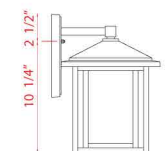

| E |

| G |

Back Plate measures:
4.25"W x 7.5"H

| K |

	Bulbs/Wattage	W	H
A	(3) 60W-c	11"	22.5"
B	(1) 100W-m	11"	16.25"
C	(1) 100W-m	9"	14.75"
D	(3) 60W-c	11"	21"
E	(1) 100W-m	11"	15"
F	(1) 100W-m	9"	13.25"

	Bulbs/Wattage	L/ext.	W	H	Overall -H	Chain	Wire	Ceiling Plate Size
G	(1) 100W-m	---	11"	14.25"	87.25"	72"	110"	5.25" diameter
H	(3) 60W-c	11"	12"	21.25"	---	---	---	5"W x 13.5"H
I	(1) 100W-m	11"	12"	15.25"	---	---	---	5"W x 9"H
J	(1) 100W-m	10"	9"	13"	---	---	---	4.25"W x 7.5"H
K	(1) 100W-m	7.5"	8.5"	11"	---	---	---	4.25"W x 7.5"H

| A |

| B |

| C |

Back Plate measures:
5"W x 13.5"H

| H |

Back Plate measures:
5"W x 9"H

| I |

| D |

| E |

| F |

Back Plate measures:
4.25"W x 7.5"H

| J |

| G |

Back Plate measures:
4.25"W x 7.5"H

| K |

	Bulbs/Wattage	W	H
A	(3) 60W-c	11"	22.5"
B	(1) 100W-m	11"	16.25"
C	(1) 100W-m	9"	14.75"
D	(3) 60W-c	11"	21"
E	(1) 100W-m	11"	15"
F	(1) 100W-m	9"	13.25"