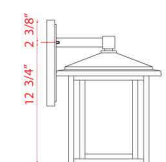

Finish Shade
 
 Black Clear Seedy Glass

Back Plate measures:
5"W x 13.5"H

| H |

Back Plate measures:
5"W x 9"H

| I |

Back Plate measures:
4.25"W x 7.5"H

| J |

| D |

	Bulbs/Wattage	L/ext.	W	H	Overall -H	Chain	Wire	Ceiling Plate Size
G	(1) 100W-m	---	11"	14.25"	87.25"	72"	110"	5.25" diameter
H	(3) 60W-c	11"	12"	21.25"	---	---	---	5"W x 13.5"H
I	(1) 100W-m	11"	12"	15.25"	---	---	---	5"W x 9"H
J	(1) 100W-m	10"	9"	13"	---	---	---	4.25"W x 7.5"H
K	(1) 100W-m	7.5"	8.5"	11"	---	---	---	4.25"W x 7.5"H

| A |

| B |

| C |

Back Plate measures:
5"W x 13.5"H

| H |

Back Plate measures:
5"W x 9"H

| I |

| D |

| E |

| F |

Back Plate measures:
4.25"W x 7.5"H

| J |

| G |

Back Plate measures:
4.25"W x 7.5"H

| K |

	Bulbs/Wattage	W	H
A	(3) 60W-c	11"	22.5"
B	(1) 100W-m	11"	16.25"
C	(1) 100W-m	9"	14.75"
D	(3) 60W-c	11"	21"
E	(1) 100W-m	11"	15"
F	(1) 100W-m	9"	13.25"