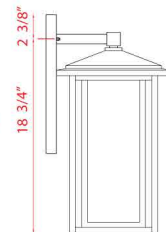

Finish Shade
 
 Black Clear Seedy Glass

Back Plate measures:
5"W x 13.5"H

| H |

Back Plate measures:
5"W x 9"H

| I |

Back Plate measures:
4.25"W x 7.5"H

| J |

| D |

	Bulbs/Wattage	L/ext.	W	H	Overall -H	Chain	Wire	Ceiling Plate Size
G	(1) 100W-m	---	11"	14.25"	87.25"	72"	110"	5.25" diameter
H	(3) 60W-c	11"	12"	21.25"	---	---	---	5"W x 13.5"H
I	(1) 100W-m	11"	12"	15.25"	---	---	---	5"W x 9"H
J	(1) 100W-m	10"	9"	13"	---	---	---	4.25"W x 7.5"H
K	(1) 100W-m	7.5"	8.5"	11"	---	---	---	4.25"W x 7.5"H

| A |

| B |

| C |

Back Plate measures:
5"W x 13.5"H

| H |

Back Plate measures:
5"W x 9"H

| I |

| D |

| E |

| F |

Back Plate measures:
4.25"W x 7.5"H

| J |

| G |

Back Plate measures:
4.25"W x 7.5"H

| K |

	Bulbs/Wattage	W	H
A	(3) 60W-c	11"	22.5"
B	(1) 100W-m	11"	16.25"
C	(1) 100W-m	9"	14.75"
D	(3) 60W-c	11"	21"
E	(1) 100W-m	11"	15"
F	(1) 100W-m	9"	13.25"