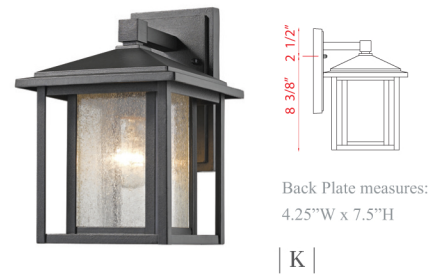

Finish Shade
 
 Black Clear Seedy Glass

Back Plate measures:
5"W x 13.5"H

| H |

Back Plate measures:
5"W x 9"H

| I |

Back Plate measures:
4.25"W x 7.5"H

| J |

| D |

| E |

| G |

Back Plate measures:
4.25"W x 7.5"H

| K |

	Bulbs/Wattage	W	H
A	(3) 60W-c	11"	22.5"
B	(1) 100W-m	11"	16.25"
C	(1) 100W-m	9"	14.75"
D	(3) 60W-c	11"	21"
E	(1) 100W-m	11"	15"
F	(1) 100W-m	9"	13.25"

	Bulbs/Wattage	L/ext.	W	H	Overall -H	Chain	Wire	Ceiling Plate Size
G	(1) 100W-m	---	11"	14.25"	87.25"	72"	110"	5.25" diameter
H	(3) 60W-c	11"	12"	21.25"	---	---	---	5"W x 13.5"H
I	(1) 100W-m	11"	12"	15.25"	---	---	---	5"W x 9"H
J	(1) 100W-m	10"	9"	13"	---	---	---	4.25"W x 7.5"H
K	(1) 100W-m	7.5"	8.5"	11"	---	---	---	4.25"W x 7.5"H

| A |

| B |

| C |

Back Plate measures:
5"W x 13.5"H

| H |

Back Plate measures:
5"W x 9"H

| I |

| D |