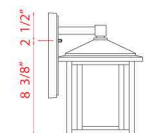

	Bulbs/Wattage	L/ext.	W	H	Overall -H	Chain	Wire	Ceiling Plate Size
G	(1) 100W-m	---	11"	14.25"	87.25"	72"	110"	5.25" diameter
H	(3) 60W-c	11"	12"	21.25"	---	---	---	5"W x 13.5"H
I	(1) 100W-m	11"	12"	15.25"	---	---	---	5"W x 9"H
J	(1) 100W-m	10"	9"	13"	---	---	---	4.25"W x 7.5"H
K	(1) 100W-m	7.5"	8.5"	11"	---	---	---	4.25"W x 7.5"H

| A |

| B |

| C |

Back Plate measures:
5"W x 13.5"H

| H |

Back Plate measures:
5"W x 9"H

| I |

| D |

| E |

| F |

Back Plate measures:
4.25"W x 7.5"H

| J |

| G |

Back Plate measures:
4.25"W x 7.5"H

| K |

	Bulbs/Wattage	W	H
A	(3) 60W-c	11"	22.5"
B	(1) 100W-m	11"	16.25"
C	(1) 100W-m	9"	14.75"
D	(3) 60W-c	11"	21"
E	(1) 100W-m	11"	15"
F	(1) 100W-m	9"	13.25"