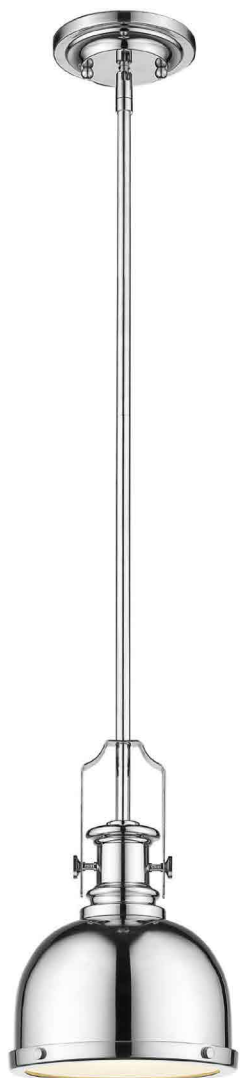

Finish

Brushed  
Nickel

|   | Bulbs/Wattage | L/Ext. | W      | H      | Overall-H | Chain/Rods Length        | Wire L. | Ceiling/Wall Plate Size |
|---|---------------|--------|--------|--------|-----------|--------------------------|---------|-------------------------|
| A | (1) 100W-m    | ---    | 8.25"  | 11.75" | 83.5"     | 5x12" + 1x6" + 1x3" rods | 110"    | 5.5" diameter           |
| B | (3) 100W-m    | 52"    | 13.25" | 21"    | 93"       | 5x12" + 1x6" + 1x3" rods | 110"    | 5.5" diameter           |
| C | (1) 100W-m    | ---    | 13.25" | 13"    | 84.75"    | 5x12" + 1x6" + 1x3" rods | 110"    | 5.5" diameter           |

Finish

Bronze +  
Heritage  
Brass

| J |

| K |

| K |

|   | Bulbs/Wattage | L/Ext. | W      | H      | Overall-H | Chain/Rods Length        | Wire L. | Ceiling/Wall Plate Size |
|---|---------------|--------|--------|--------|-----------|--------------------------|---------|-------------------------|
| J | (1) 100W-m    | ---    | 8.25"  | 11.75" | 83.5"     | 5x12" + 1x6" + 1x3" rods | 110"    | 5.5" diameter           |
| K | (3) 100W-m    | 52"    | 13.25" | 21"    | 93"       | 5x12" + 1x6" + 1x3" rods | 110"    | 5.5" diameter           |
| L | (1) 100W-m    | ---    | 13.25" | 13"    | 84.75"    | 5x12" + 1x6" + 1x3" rods | 110"    | 5.5" diameter           |