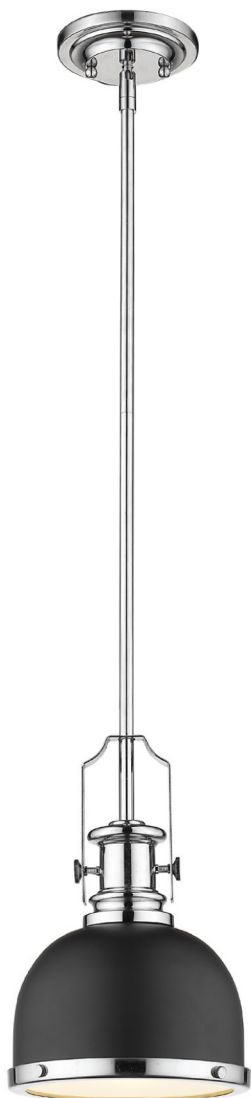

Finish

Matte Black +
Chrome

| P |