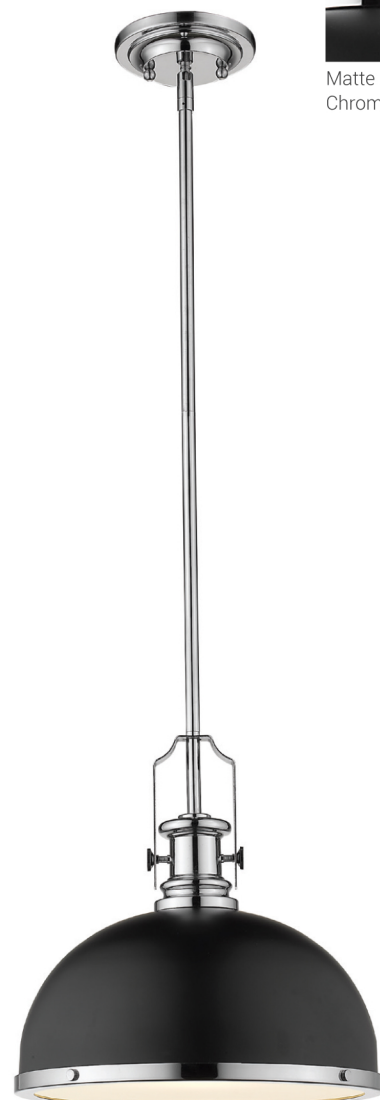

Finish

Matte Black +
Chrome

| R |

	Bulbs/Wattage	L/Ext.	W	H	Overall-H	Chain/Rods Length	Wire L.	Ceiling/Wall Plate Size
P	(1) 100W-m	---	8.25"	11.75"	83.5"	5x12" + 1x6" + 1x3" rods	110"	5.5" diameter
Q	(3) 100W-m	52"	13.25"	21"	93"	5x12" + 1x6" + 1x3" rods	110"	5.5" diameter
R	(1) 100W-m	---	13.25"	13"	84.75"	5x12" + 1x6" + 1x3" rods	110"	5.5" diameter