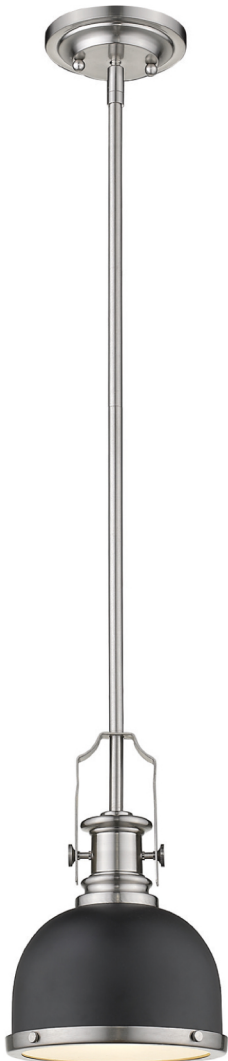

Finish

Brushed  
Nickel

|   | Bulbs/Wattage | L/Ext. | W      | H      | Overall-H | Chain/Rods Length        | Wire L. | Ceiling/Wall Plate Size |
|---|---------------|--------|--------|--------|-----------|--------------------------|---------|-------------------------|
| A | (1) 100W-m    | ---    | 8.25"  | 11.75" | 83.5"     | 5x12" + 1x6" + 1x3" rods | 110"    | 5.5" diameter           |
| B | (3) 100W-m    | 52"    | 13.25" | 21"    | 93"       | 5x12" + 1x6" + 1x3" rods | 110"    | 5.5" diameter           |
| C | (1) 100W-m    | ---    | 13.25" | 13"    | 84.75"    | 5x12" + 1x6" + 1x3" rods | 110"    | 5.5" diameter           |

Finish  
 Matte Black  
 + Brushed  
 Nickel

| D |

| E |

| F |

|   | Bulbs/Wattage | L/Ext. | W      | H      | Overall-H | Chain/Rods Length        | Wire L. | Ceiling/Wall Plate Size |
|---|---------------|--------|--------|--------|-----------|--------------------------|---------|-------------------------|
| D | (1) 100W-m    | ---    | 8.25"  | 11.75" | 83.5"     | 5x12" + 1x6" + 1x3" rods | 110"    | 5.5" diameter           |
| E | (3) 100W-m    | 52"    | 13.25" | 21"    | 93"       | 5x12" + 1x6" + 1x3" rods | 110"    | 5.5" diameter           |
| F | (1) 100W-m    | ---    | 13.25" | 13"    | 84.75"    | 5x12" + 1x6" + 1x3" rods | 110"    | 5.5" diameter           |