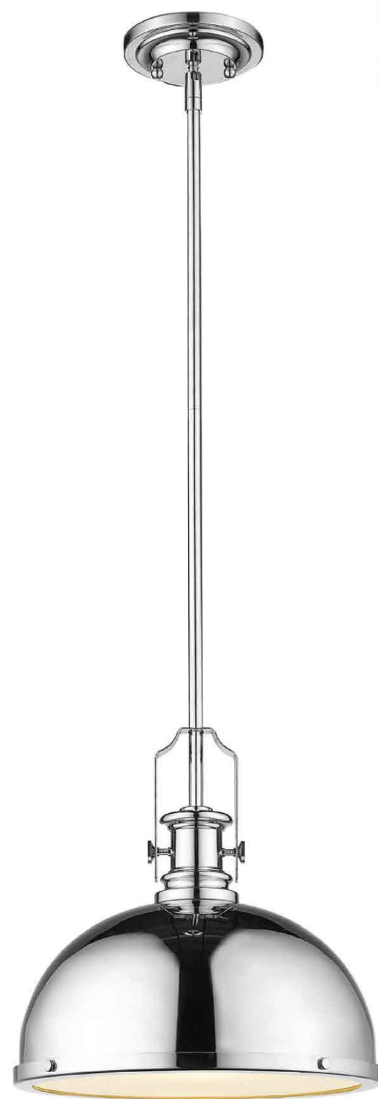

| O |

	Bulbs/Wattage	L/Ext.	W	H	Overall-H	Chain/Rods Length	Wire L.	Ceiling/Wall Plate Size
M	(1) 100W-m	---	8.25"	11.75"	83.5"	5x12" + 1x6" + 1x3" rods	110"	5.5" diameter
N	(3) 100W-m	52"	13.25"	21"	93"	5x12" + 1x6" + 1x3" rods	110"	5.5" diameter
O	(1) 100W-m	---	13.25"	13"	84.75"	5x12" + 1x6" + 1x3" rods	110"	5.5" diameter