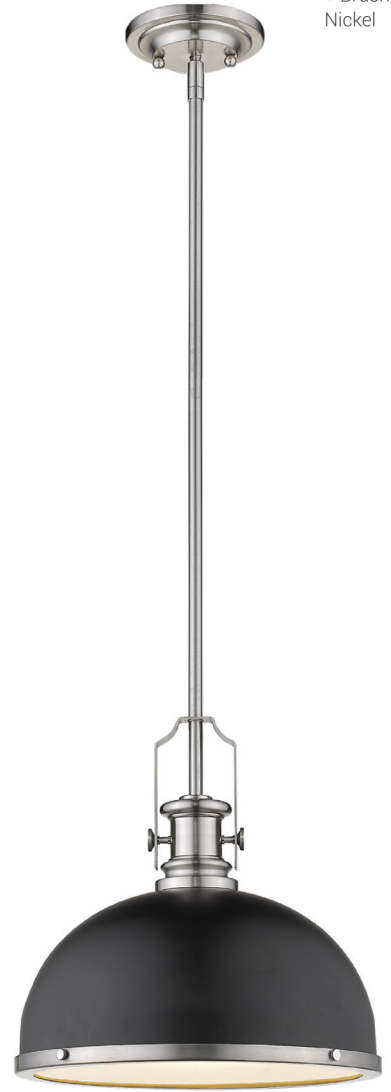

Finish

Brushed  
Nickel

|   | Bulbs/Wattage | L/Ext. | W      | H      | Overall-H | Chain/Rods Length        | Wire L. | Ceiling/Wall Plate Size |
|---|---------------|--------|--------|--------|-----------|--------------------------|---------|-------------------------|
| A | (1) 100W-m    | ---    | 8.25"  | 11.75" | 83.5"     | 5x12" + 1x6" + 1x3" rods | 110"    | 5.5" diameter           |
| B | (3) 100W-m    | 52"    | 13.25" | 21"    | 93"       | 5x12" + 1x6" + 1x3" rods | 110"    | 5.5" diameter           |
| C | (1) 100W-m    | ---    | 13.25" | 13"    | 84.75"    | 5x12" + 1x6" + 1x3" rods | 110"    | 5.5" diameter           |

Finish  
 Matte Black  
 + Brushed  
 Nickel

| D |

| E |

| F |

|   | Bulbs/Wattage | L/Ext. | W      | H      | Overall-H | Chain/Rods Length        | Wire L. | Ceiling/Wall Plate Size |
|---|---------------|--------|--------|--------|-----------|--------------------------|---------|-------------------------|
| D | (1) 100W-m    | ---    | 8.25"  | 11.75" | 83.5"     | 5x12" + 1x6" + 1x3" rods | 110"    | 5.5" diameter           |
| E | (3) 100W-m    | 52"    | 13.25" | 21"    | 93"       | 5x12" + 1x6" + 1x3" rods | 110"    | 5.5" diameter           |
| F | (1) 100W-m    | ---    | 13.25" | 13"    | 84.75"    | 5x12" + 1x6" + 1x3" rods | 110"    | 5.5" diameter           |

| G |

| H |

| I |

|   | Bulbs/Wattage | L/Ext. | W      | H      | Overall-H | Chain/Rods Length        | Wire L. | Ceiling/Wall Plate Size |
|---|---------------|--------|--------|--------|-----------|--------------------------|---------|-------------------------|
| G | (1) 100W-m    | ---    | 8.25"  | 11.75" | 83.5"     | 5x12" + 1x6" + 1x3" rods | 110"    | 5.5" diameter           |
| H | (3) 100W-m    | 52"    | 13.25" | 21"    | 93"       | 5x12" + 1x6" + 1x3" rods | 110"    | 5.5" diameter           |
| I | (1) 100W-m    | ---    | 13.25" | 13"    | 84.75"    | 5x12" + 1x6" + 1x3" rods | 110"    | 5.5" diameter           |