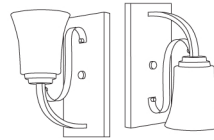

| I |

These fixtures can be mounted up or down

| J |

	Available Finish	Bulbs/Wattage	L/ext.	W	H	Overall-H	Chain/Rods	Wire L.	Ceiling/Wall Plate Size
A	BN, BRZ	(9) 100W-m	---	31"	32.25"	108.5"	72" chain	110"	5.5" diameter
B	BN, BRZ	(5) 100W-m	---	25"	22.75"	99"	72" chain	110"	5.5" diameter
C	BN, BRZ	(3) 100W-m	---	20.5"	19.75"	96"	72" chain	110"	5.5" diameter
D	BN, BRZ	(1) 100W-m	---	6"	7.25"	---	---	---	5" diameter
E	BN, BRZ	(1) 100W-m	---	6"	5"	52.5"	5x12" + 1x6" + 1x3" rods	110"	5.5" diameter
F	BN, BRZ, CH	(1) 100W-m	7.25"	6"	8"	---	---	---	5" x 8" oval
G	BN, BRZ, CH	(2) 100W-m	7.25"	14.5"	8"	---	---	---	8" x 5" oval
H	BN, BRZ, CH	(3) 100W-m	7.25"	23.25"	8"	---	---	---	8" x 5" oval
I	BN, BRZ, CH	(4) 100W-m	7.25"	32"	8"	---	---	---	8" x 5" oval
J	BN, BRZ, CH	(5) 100W-m	7.25"	40.75"	8"	---	---	---	8" x 5" oval

These fixtures can be mounted up or down

	Available Finish	Bulbs/Wattage	L/ext.	W	H	Overall-H	Chain/Rods	Wire L.	Ceiling/Wall Plate Size
A	BN, BRZ	(9) 60W-m	---	29"	32.5"	107"	72" chain	110"	5.25" diameter
B	BN, BRZ	(5) 100W-m	---	25"	27.75"	102.25"	72" chain	110"	5.25" diameter
C	BN, BRZ	(3) 100W-m	---	22"	23.5"	98"	72" chain	110"	5.25" diameter
D	BN, BRZ	(1) 100W-m	---	5.25"	9.5"	78.5"	5x12" + 1x6" + 1x3" rods	110"	5.25" diameter
E	BN, BRZ	(1) 100W-m	8.75"	5.25"	11"	---	---	---	5.25"W x 11"H
F	BN, BRZ	(2) 100W-m	8.75"	14"	10.5"	---	---	---	14"W x 5"H
G	BN, BRZ	(3) 100W-m	8.75"	22"	10.5"	---	---	---	22"W x 5"H
H	BN, BRZ	(4) 100W-m	8.75"	30.25"	10.5"	---	---	---	30.25"W x 5"H
I	BN, BRZ	(5) 100W-m	8.75"	38.25"	10.5"	---	---	---	38.25"W x 5"H