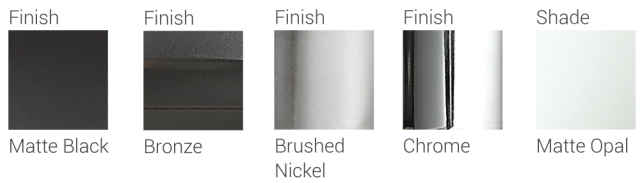

	Available Finish	Bulbs/Wattage	W	H	Overall-H	Chain/Rods Length	Wire Length	Ceiling Plate Size
A	BN, CH, BRZ, MB	(9) 100W-m	31"	32.25"	108.5"	72" chain	110"	5.5" diameter
B	BN, CH, BRZ	(5) 100W-m	25"	22.75"	99"	72" chain	110"	5.5" diameter
C	BN, CH, BRZ	(3) 100W-m	20.5"	19.75"	96"	72" chain	110"	5.5" diameter
D	BN, CH, BRZ, MB	(1) 100W-m	6"	7.25"	---	---	---	5" diameter
E	BN, CH, BRZ, MB	(2) 60W-m	13"	6.5"	---	---	---	13" diameter
F	BN, CH, BRZ, MB	(3) 60W-m	15"	8"	---	---	---	15" diameter
G	BN, CH, BRZ	(1) 100W-m	11.75"	5.75"	53.5"	3x12" + 1x6" + 1x3" rods	110"	5.5" diameter
H	BN, CH, BRZ, MB	(3) 100W-m	15.75"	11"	---	---	---	5.5" diameter