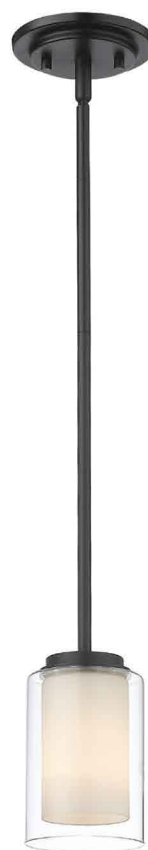

Finish

Matte Black

Shade

Matte Opal,
Outer Clear
glass

| A |

| B |

	Bulbs/Wattage	L/ext.	W	H	Overall-H	Chain/Rods Length	Wire Length	Ceiling/Wall Plate
A	(9) 100W-m	---	31.25"	29.25"	103.5"	72" chain	110"	5.25" diameter
B	(6) 100W-m	18.5"	35.25"	22.25"	96.5"	72" chain	110"	5.25" diameter

| C |

| D |

| E |

| F |

	Bulbs/Wattage	W	H	Overall-H	Chain/Rods Length	Wire Length	Ceiling/Wall Plate
C	(5) 100W-m	25.25"	22.25"	96.5"	72" chain	110"	5.25" diameter
D	(3) 100W-m	16"	17.5"	91.75"	72" chain	110"	5.25" diameter
E	(2) 60W-m	12"	5"	---	---	---	12" diameter
F	(3) 60W-m	16"	6.25"	---	---	---	16" diameter

These fixtures can be mounted facing up or down

| G |

| H |

| I |

| J |

| K |

| L |

	Bulbs/Wattage	L/ext.	W	H	Chain/Rods Length	Wire Length	Ceiling/Wall Plate Size
G	(1) 100W-m	6"	4.5"	8"	---	---	4.5"W x 8"H
H	(2) 100W-m	6"	15"	7.75"	---	---	8"W x 4.5"H
I	(3) 100W-m	6"	24"	7.75"	---	---	8"W x 4.5"H
J	(4) 100W-m	6"	31.5"	7.75"	---	---	8"W x 4.5"H
K	(5) 100W-m	6"	40.5"	7.75"	---	---	8"W x 4.5"H
L	(1) 100W-m	---	6.5"	54.25"	6x12" + 1x6" + 1x3" rods	110"	5.25" diameter

	Available Finish	Bulbs/Wattage	W	H	L/ext.	Overall-H	Chain/Rods Length	Wire Length	Ceiling Plate Size
A	BN, OB, CH	(9) 100W-m	31.25"	29.25"	---	103.5"	72" chain	110"	5.25" diameter
B	BN, OB, CH	(6) 100W-m	35.25"	22.25"	18.5"	96.5"	72" chain	110"	5.25" diameter
C	BN, OB, CH	(5) 100W-m	25.25"	22.25"	---	96.5"	72" chain	110"	5.25" diameter
D	BN, OB, CH	(3) 100W-m	16"	17.5"	---	91.75"	72" chain	110"	5.25" diameter
E	BN, OB, CH	(12) 60W-c	18"	39"	---	113.25"	72" chain	110"	5.25" diameter
F	BN, OB, CH	(8) 60W-c	16"	33"	---	107.25"	72" chain	110"	5.25" diameter
G	BN, OB, CH	(4) 60W-c	12"	25"	---	99.25"	72" chain	110"	5.25" diameter
H	BN, OB, CH	(3) 60W-c	9"	19"	---	93.25"	72" chain	110"	5.25" diameter