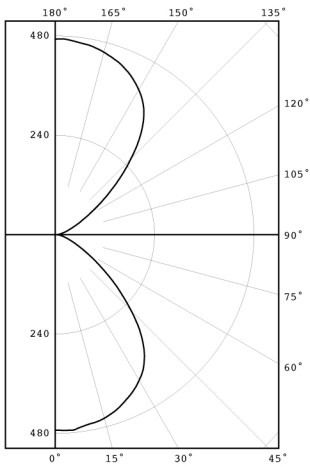

3IN Wall Mount Up/ Down Cylinder

Wall mounted • Wet location listed

Photometrics:

ELECTRICAL DATA

Input Voltage	120 V
Input Frequency	60 Hz
Input Current	0.204 A
Input Power	24
Power Factor	
THD	<20%
FCC	FCC Title 47, Part 15, Class B
Operating Temperature	-10 °C to 40 °C
Dimming	Yes*

*See Dimming Notes for more information

LED Light Engine: 3000 K 90 CRI
System Wattage: 24
Fixture delivered lumens: 2040
Fixture Efficacy: 85
Spacing Criteria: 1.27

Test Date **09/22/17**

CANDELA DISTRIBUTION

DEG	CANDELA	LUMENS
0	472	
5	474	45
15	459	129
25	428	197
35	375	233
45	260	200
55	134	122
65	58	59
75	25	27
85	9	10
90	0	
95	10	10
105	25	27
115	59	60
125	135	122
135	259	199
145	373	231
155	427	197
165	456	129
175	470	45
180	472	

ZONAL LUMEN SUMMARY

ZONE	LUMENS	%FIXT
0-30	372	18.2
0-40	604	29.6
0-60	926	45.4
0-90	1022	50.1
90-120	96	4.7
90-130	218	10.7
90-150	648	31.8
90-180	1018	49.9
0-180	2040	100.0