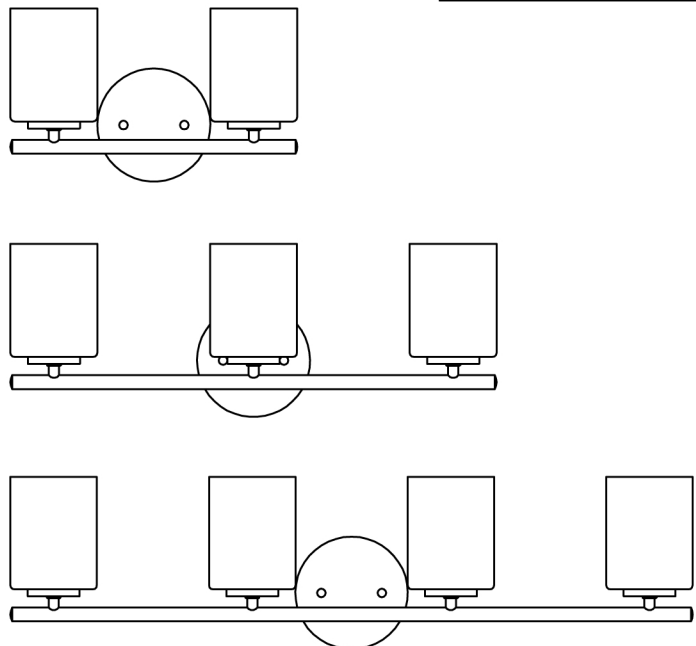

*****
FIXTURE ASSEMBLY STEPS:

1. M,N,P → L
2. Q → L

B, C, G & Q
(NOT FURNISHED)
(NO INCLUIDA)
(NON FOURNIE)