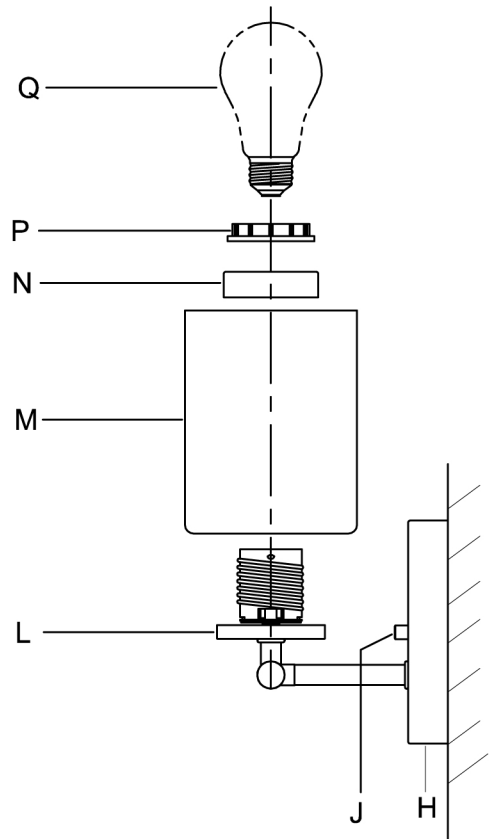

*****
FIXTURE ASSEMBLY STEPS:

1. M,N,P → L
2. Q → L

B, C, G & Q
(NOT FURNISHED)
(NO INCLUIDA)
(NON FOURNIE)