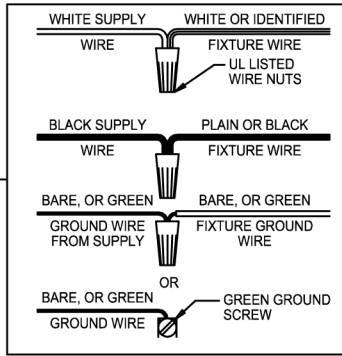

CAUTION: Read instructions carefully and turn electricity off at main circuit breaker panel before beginning installation.

WARNING - If any Special Control Devices are used with this Fixture, Follow the Instructions Carefully to assure full compliance with N.E.C. requirements. If there are any questions, contact a Qualified Electrical Contractor.

CAUTION - All glass is fragile, use care when handling Glass component(s) and or Lamp(s).

CANOPY MOUNTING & WIRE CONNECTION ASSEMBLY STEPS:

1. D,E → A
2. K → D
3. B,A → C
4. F → G
5. H,J → D

FIXTURE ASSEMBLY STEPS: