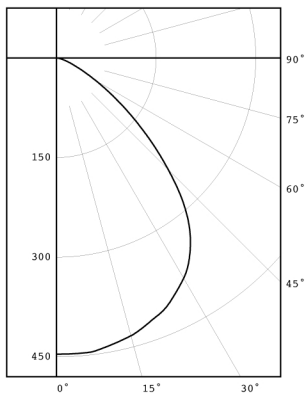

3IN Wall Mount Downlight Cylinder

Wall mounted • Wet location listed

Photometrics:

ELECTRICAL DATA

Input Voltage	120 V
Input Frequency	60 Hz
Input Current	0.102 A
Input Power	12
Power Factor	
THD	<20%
FCC	FCC Title 47, Part 15, Class B
Operating Temperature	-10 °C to 40 °C
Dimming	Yes*

*See Dimming Notes for more information

P563000-143-30K

LED Light Engine: 3000 K 90 CRI
System Wattage: 12
Fixture delivered lumens: 907
Fixture Efficacy: 75
Spacing Criteria: 1.3

CANDELA DISTRIBUTION

DEG	CANDELA	LUMENS
0	446	
5	446	42
15	433	122
25	405	186
35	351	218
45	238	183
55	113	103
65	38	40
75	10	12
85	1	1
90	0	

ZONAL LUMEN SUMMARY

ZONE	LUMENS	%FIXT
0-30	351	38.7
0-40	569	62.7
0-60	855	94.2
0-90	907	100.0
90-180	0	0.0
0-180	907	100.0

Test Date **09/28/17**