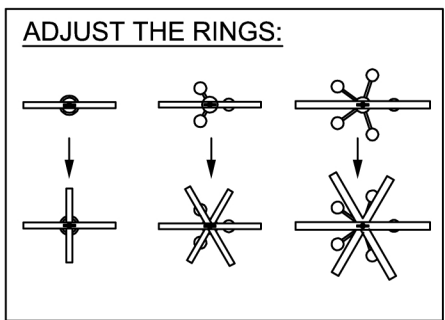

# Assembly & Installation Instructions

**CAUTION:** Read instructions carefully and turn electricity off at main circuit breaker panel before beginning installation.

\*\*\*\*\*  
**WARNING -** If any Special Control Devices are used with this Fixture, Follow the Instructions Carefully to assure full compliance with N.E.C. requirements. If there are any questions, contact a Qualified Electrical Contractor.  
**WARNING -** This product contains chemicals known to the State of California to cause cancer, birth defects and /or other reproductive harm. Thoroughly wash hands after installing, handling, cleaning, or otherwise touching this product.  
**CAUTION -** All glass is fragile, use care when handling Glass component(s) and or Lamp(s).  
 \*\*\*\*\*

**ASSEMBLY STEPS:**

**PASOS PARA ENSAMBLAR:**

**MODE D'ASSEMBLAGE:**

1. D,E → A
2. H,J,L → D
3. K,M → L
4. F → G →
5. B,A → C
6. N → L,P →
7. P → Q
8. S → R

**B, C, G & S  
 (NOT FURNISHED)  
 (NO INCLUIDA)  
 (NON FOURNIE)**