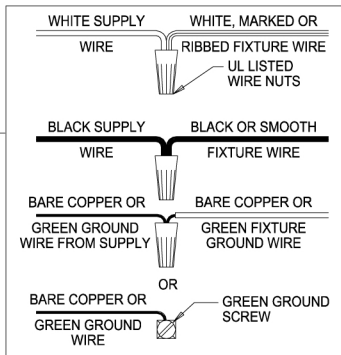

CAUTION: Read instructions carefully and turn electricity off at main circuit breaker panel before beginning installation.

WARNING - If any Special Control Devices are used with this Fixture, Follow the Instructions Carefully to assure full compliance with N.E.C. requirements. If there are any questions, contact a Qualified Electrical Contractor.

CAUTION - All glass is fragile, use care when handling Glass component(s) and or Lamp(s).

CANOPY MOUNTING & WIRE CONNECTION ASSEMBLY STEPS:

1. D,E → A
2. B,A → C
3. F → P,N,M
4. P → Q
5. M → N
6. L → M,K
7. F → L,K,H
8. F → G
9. H,J → D