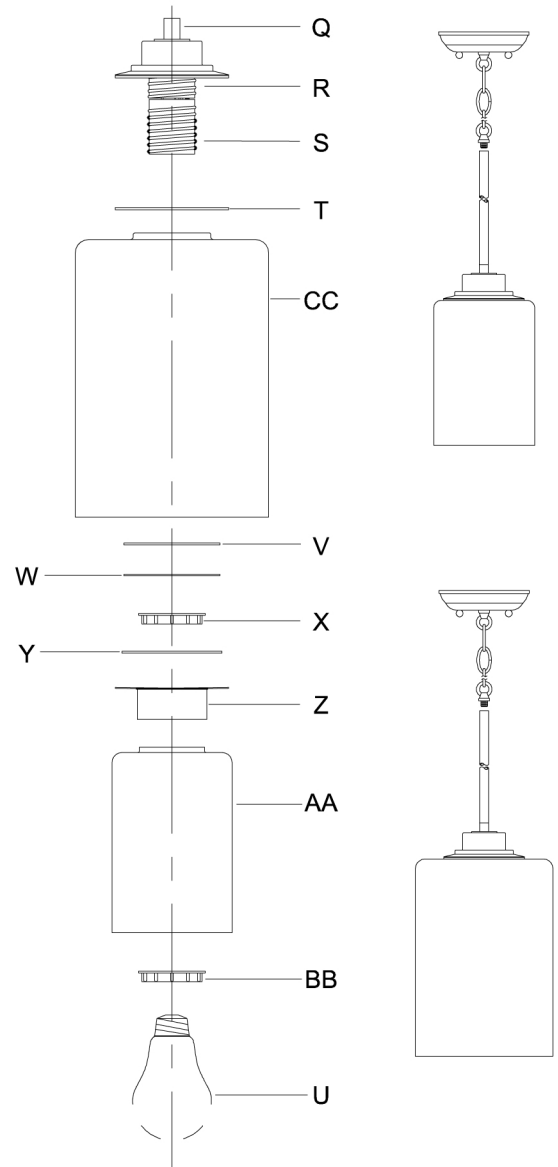

CAUTION - All glass is fragile, use care when handling Glass component(s) and or Lamp(s).

CANOPY MOUNTING & WIRE CONNECTION ASSEMBLY STEPS:

1. D,E → A
2. B,A → C
3. F → P,N,M
4. P → Q
5. M → N
6. L → M,K
7. F → L,K,H
8. F → G
9. H,J → D

Attach (N), (P) to achieve overall desired length.
 Una (N), (P) para lograr la longitud deseada.
 Joignez (N), (P) pour obtenir la longueur voulue.

FIXTURE ASSEMBLY STEPS:

1. T,CC,V,W,X → R
2. Y,Z,AA,BB → S
3. U → S