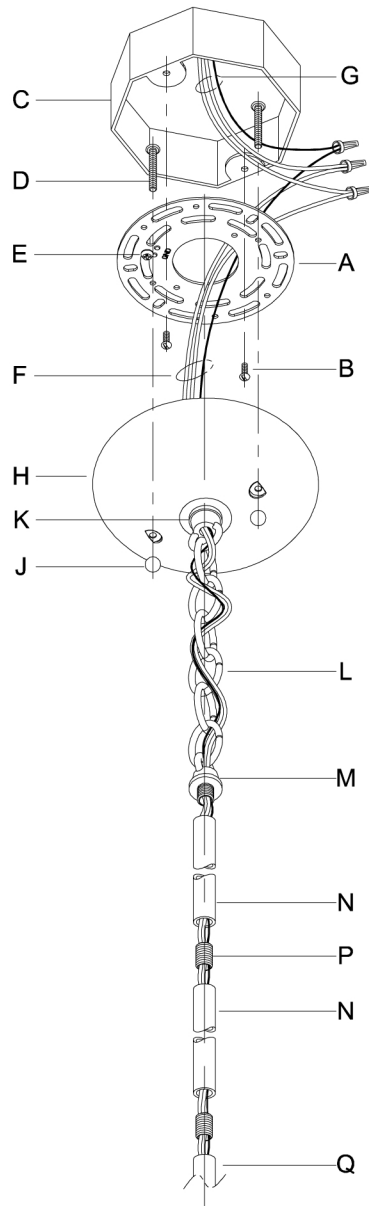

CAUTION: Read instructions carefully and turn electricity off at main circuit breaker panel before beginning installation.

WARNING - If any Special Control Devices are used with this Fixture, Follow the Instructions Carefully to assure full compliance with N.E.C. requirements. If there are any questions, contact a Qualified Electrical Contractor.

CAUTION - All glass is fragile, use care when handling Glass component(s) and or Lamp(s).

CANOPY MOUNTING & WIRE CONNECTION ASSEMBLY STEPS:

1. D,E → A
2. B,A → C
3. F → P,N,M
4. P → Q
5. M → N
6. L → M,K
7. F → L,K,H
8. F → G
9. H,J → D

Attach (N), (P) to achieve overall desired length.
 Una (N), (P) para lograr la longitud deseada.
 Joignez (N), (P) pour obtenir la longueur voulue.

FIXTURE ASSEMBLY STEPS:

1. T,CC,V,W,X → R
2. Y,Z,AA,BB → S
3. U → S