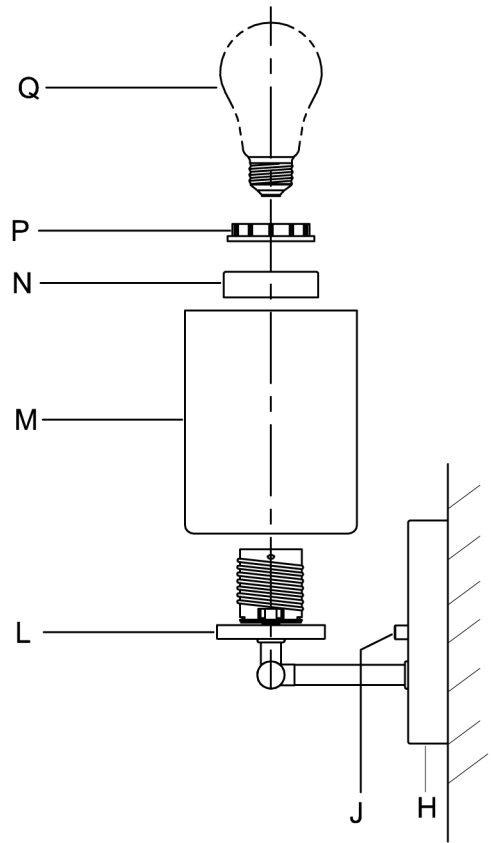

*****
FIXTURE ASSEMBLY STEPS:

1. M,N,P → L
2. Q → L

B, C, G & Q
(NOT FURNISHED)
(NO INCLUIDA)
(NON FOURNIE)