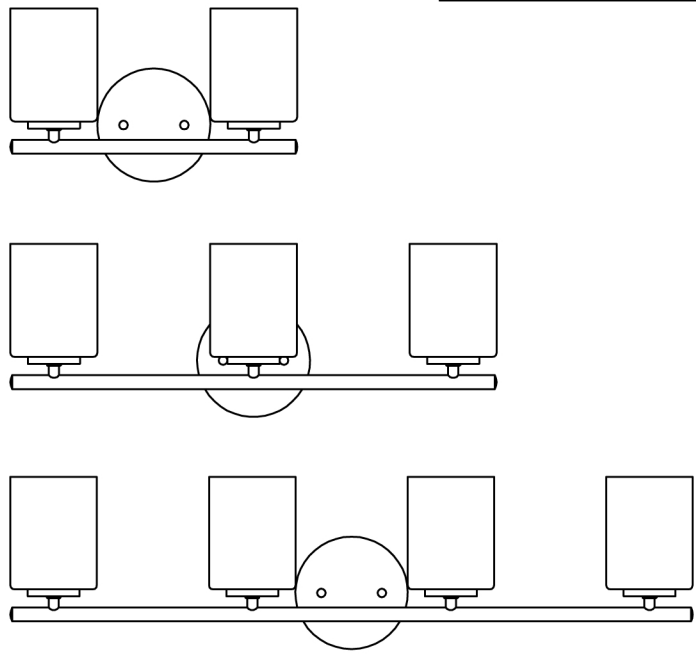

*****
FIXTURE ASSEMBLY STEPS:

1. M,N,P → L
2. Q → L

B, C, G & Q
(NOT FURNISHED)
(NO INCLUIDA)
(NON FOURNIE)