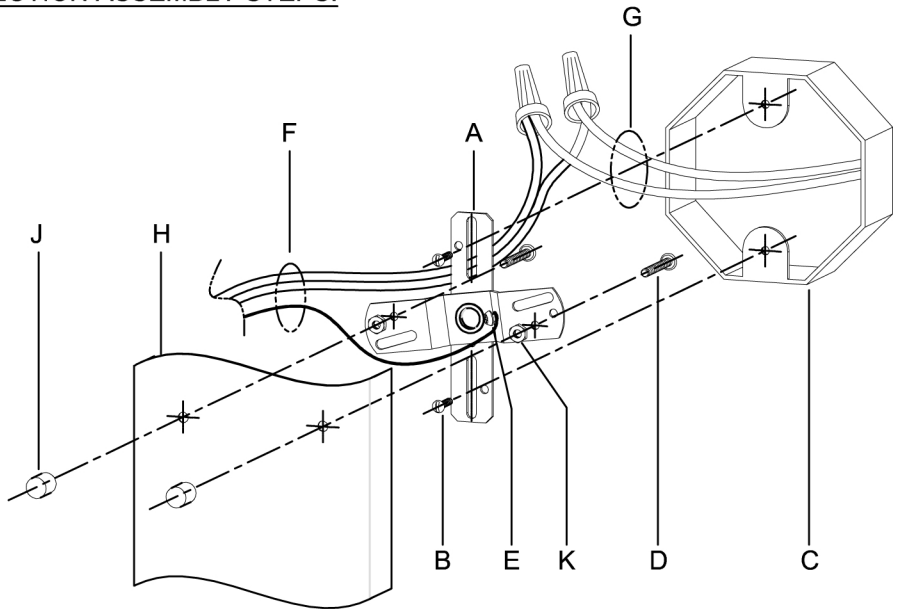

CAUTION: Read instructions carefully and turn electricity off at main circuit breaker panel before beginning installation.

WARNING - If any Special Control Devices are used with this Fixture, Follow the Instructions Carefully to assure full compliance with N.E.C. requirements. If there are any questions, contact a Qualified Electrical Contractor.

CAUTION - All glass is fragile, use care when handling Glass component(s) and or Lamp(s).

CANOPY MOUNTING & WIRE CONNECTION ASSEMBLY STEPS:

1. D,E → A
2. K → D
3. B,A → C
4. F → G
5. H,J → D

FIXTURE ASSEMBLY STEPS: