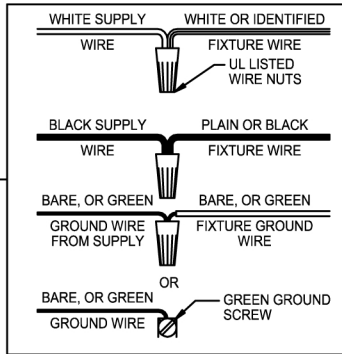

CAUTION: Read instructions carefully and turn electricity off at main circuit breaker panel before beginning installation.

WARNING - If any Special Control Devices are used with this Fixture, Follow the Instructions Carefully to assure full compliance with N.E.C. requirements. If there are any questions, contact a Qualified Electrical Contractor.

CAUTION - All glass is fragile, use care when handling Glass component(s) and or Lamp(s).

CANOPY MOUNTING & WIRE CONNECTION ASSEMBLY STEPS:

1. D,E → A
2. K → D
3. B,A → C
4. F → G
5. H,J → D

FIXTURE ASSEMBLY STEPS: