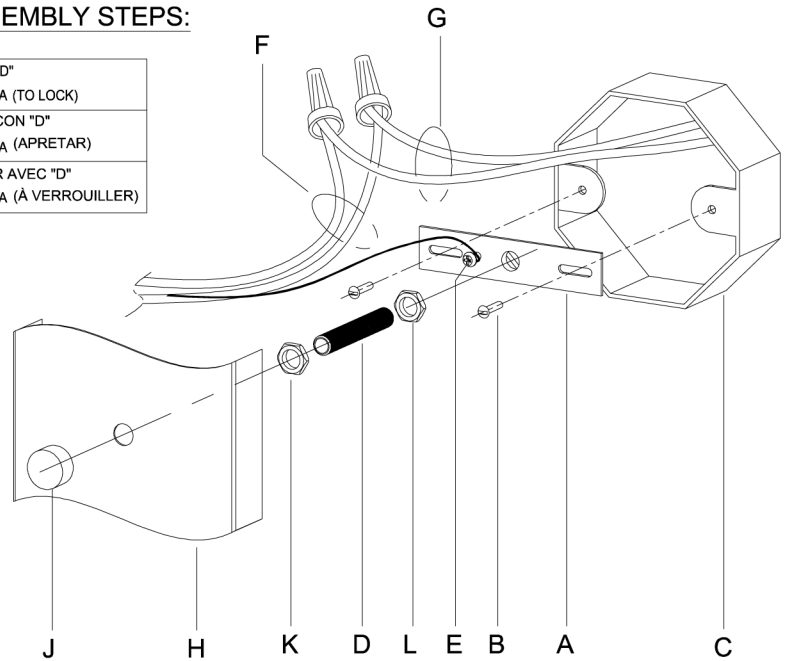

CAUTION: Read instructions carefully and turn electricity off at main circuit breaker panel before beginning installation.

WARNING - If any Special Control Devices are used with this Fixture, Follow the Instructions Carefully to assure full compliance with N.E.C. requirements. If there are any questions, contact a Qualified Electrical Contractor.

CAUTION - All glass is fragile, use care when handling Glass component(s) and or Lamp(s).

CANOPY MOUNTING & WIRE CONNECTION ASSEMBLY STEPS:

1. D,E → A
2. K,L → D
3. B,A → C
4. F → G
5. H,J → D

ADJUST HEIGHT WITH "D"	
L	→ A (TO LOCK)
AJUSTA LA ALTURA CON "D"	
L	→ A (APRETAR)
RÉGLEZ LA HAUTEUR AVEC "D"	
L	→ A (À VERROUILLER)