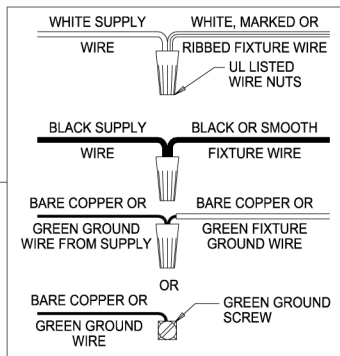

CAUTION: Read instructions carefully and turn electricity off at main circuit breaker panel before beginning installation.

WARNING - If any Special Control Devices are used with this Fixture, Follow the Instructions Carefully to assure full compliance with N.E.C. requirements. If there are any questions, contact a Qualified Electrical Contractor.

CAUTION - All glass is fragile, use care when handling Glass component(s) and or Lamp(s).

CANOPY MOUNTING & WIRE CONNECTION ASSEMBLY STEPS:

1. D,E → A
2. K,L → D
3. B,A → C
4. F → G
5. H,J → D

ADJUST HEIGHT WITH "D"	
L	→ A (TO LOCK)
AJUSTA LA ALTURA CON "D"	
L	→ A (APRETAR)
RÉGLEZ LA HAUTEUR AVEC "D"	
L	→ A (À VERROUILLER)