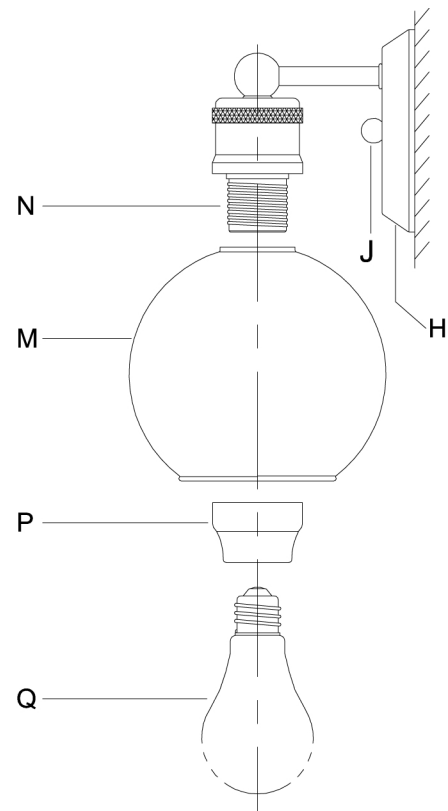

FIXTURE ASSEMBLY STEPS:

1. M,P → N
2. Q → N

B, C, G & Q
(NOT FURNISHED)
(NO INCLUIDA)
(NON FOURNIE)