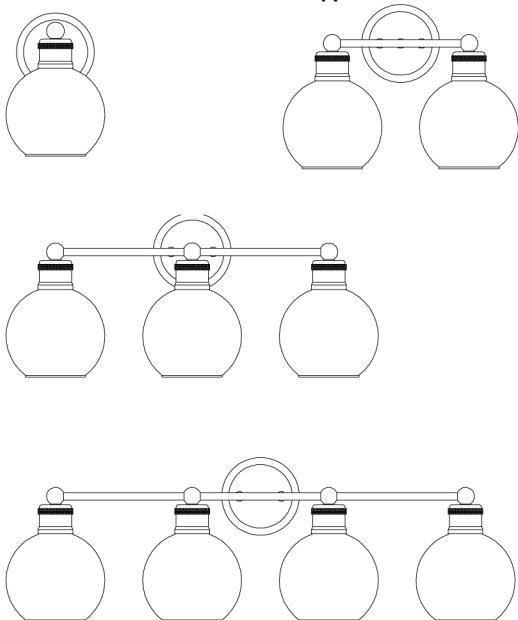

FIXTURE ASSEMBLY STEPS:

1. M,P → N
2. Q → N

B, C, G & Q
(NOT FURNISHED)
(NO INCLUIDA)
(NON FOURNIE)