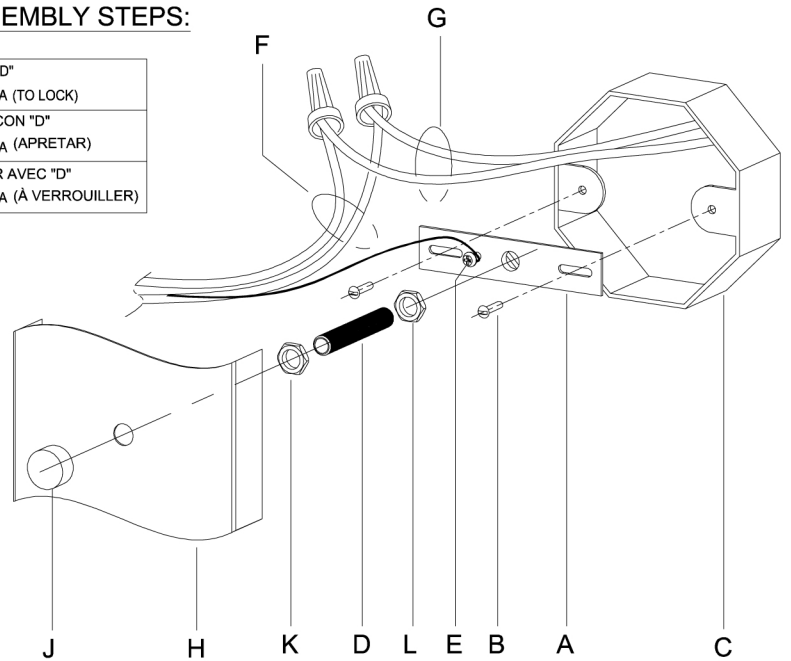

Assembly & Installation Instructions

CAUTION: Read instructions carefully and turn electricity off at main circuit breaker panel before beginning installation.

WARNING - If any Special Control Devices are used with this Fixture, Follow the Instructions Carefully to assure full compliance with N.E.C. requirements. If there are any questions, contact a Qualified Electrical Contractor.

CAUTION - All glass is fragile, use care when handling Glass component(s) and or Lamp(s).

CANOPY MOUNTING & WIRE CONNECTION ASSEMBLY STEPS:

1. D,E → A
2. K,L → D
3. B,A → C
4. F → G
5. H,J → D

ADJUST HEIGHT WITH "D"	
L	→ A (TO LOCK)
AJUSTA LA ALTURA CON "D"	
L	→ A (APRETAR)
RÉGLEZ LA HAUTEUR AVEC "D"	
L	→ A (À VERROUILLER)