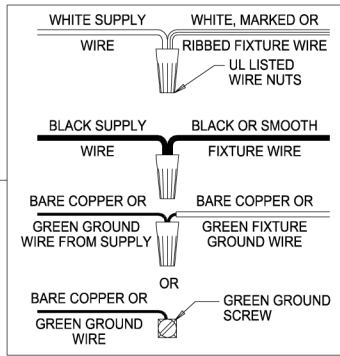

Assembly & Installation Instructions

CAUTION: Read instructions carefully and turn electricity off at main circuit breaker panel before beginning installation.

WARNING - If any Special Control Devices are used with this Fixture, Follow the Instructions Carefully to assure full compliance with N.E.C. requirements. If there are any questions, contact a Qualified Electrical Contractor.

CAUTION - All glass is fragile, use care when handling Glass component(s) and or Lamp(s).

CANOPY MOUNTING & WIRE CONNECTION ASSEMBLY STEPS:

1. D,E → A
2. K,L → D
3. B,A → C
4. F → G
5. H,J → D

ADJUST HEIGHT WITH "D"	
L	→ A (TO LOCK)
AJUSTA LA ALTURA CON "D"	
L	→ A (APRETAR)
RÉGLEZ LA HAUTEUR AVEC "D"	
L	→ A (À VERROUILLER)