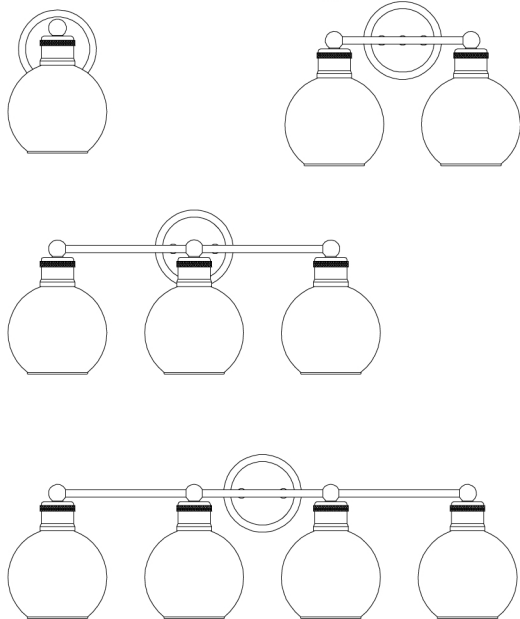

FIXTURE ASSEMBLY STEPS:

1. M,P → N
2. Q → N

B, C, G & Q
(NOT FURNISHED)
(NO INCLUIDA)
(NON FOURNIE)