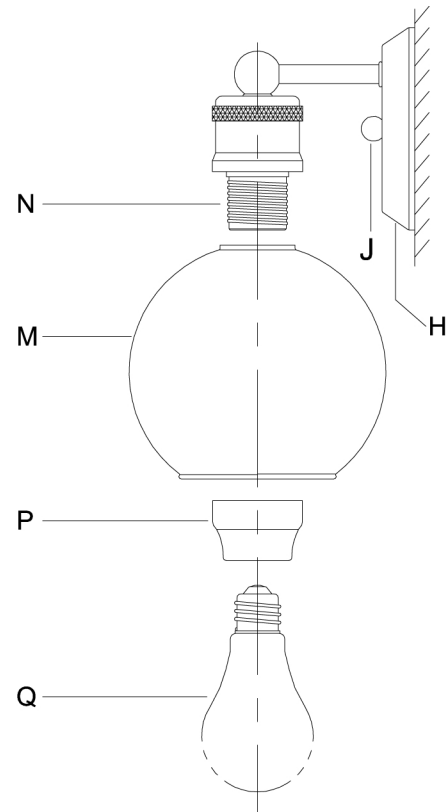

FIXTURE ASSEMBLY STEPS:

1. M,P → N
2. Q → N

B, C, G & Q
(NOT FURNISHED)
(NO INCLUIDA)
(NON FOURNIE)