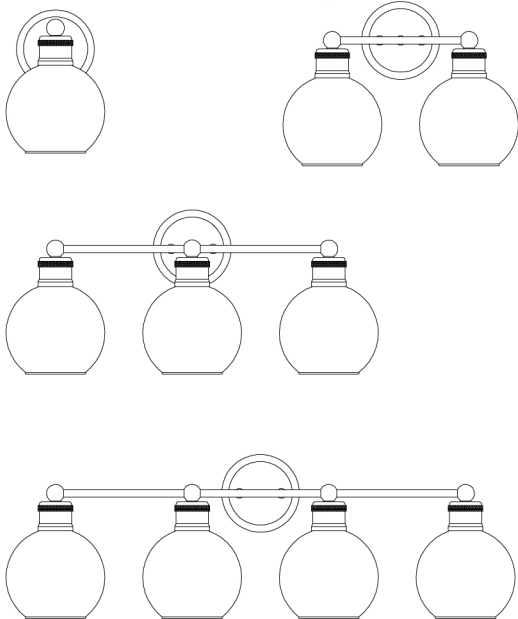

FIXTURE ASSEMBLY STEPS:

1. M,P → N
2. Q → N

B, C, G & Q
(NOT FURNISHED)
(NO INCLUIDA)
(NON FOURNIE)