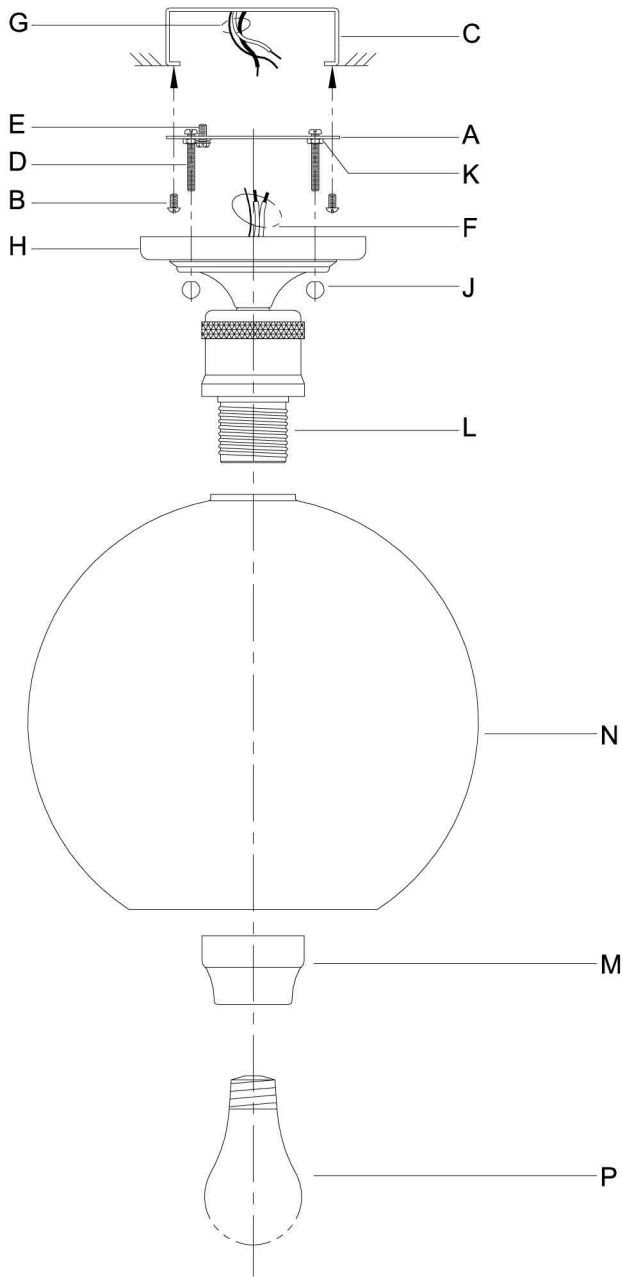

Assembly & Installation Instructions

CAUTION: Read instructions carefully and turn electricity off at main circuit breaker panel before beginning installation.

WARNING - If any Special Control Devices are used with this Fixture, Follow the Instructions Carefully to assure full compliance with N.E.C. requirements. If there are any questions, contact a Qualified Electrical Contractor.

CAUTION - All glass is fragile, use care when handling Glass component(s) and or Lamp(s).

ASSEMBLY STEPS:

PASOS PARA ENSAMBLAR:

MODE D'ASSEMBLAGE:

1. D,E → A
2. B,A → C
3. K → D
4. F → G 
5. J,H → D
6. M,N → L
7. P → L