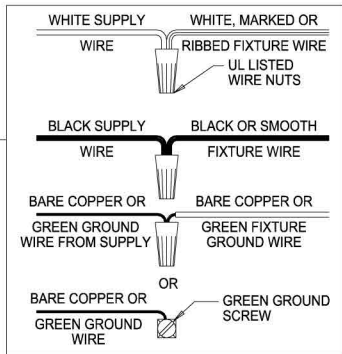

Assembly & Installation Instructions

CAUTION: Read instructions carefully and turn electricity off at main circuit breaker panel before beginning installation.

WARNING - If any Special Control Devices are used with this Fixture, Follow the Instructions Carefully to assure full compliance with N.E.C. requirements. If there are any questions, contact a Qualified Electrical Contractor.

CAUTION - All glass is fragile, use care when handling Glass component(s) and or Lamp(s).

ASSEMBLY STEPS:

PASOS PARA ENSAMBLAR:

MODE D'ASSEMBLAGE:

1. D,E → A
2. B,A → C
3. K → D
4. F → G 
5. J,H → D
6. M,N → L
7. P → L