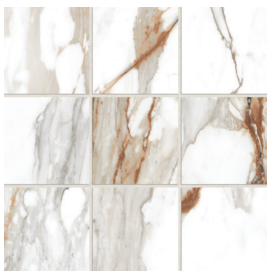

**Breccia Grey**  
100006089 - 1"x12" Mosaic - Honed

4"x4" Mosaic (12"x12" Sheet)

**Dolomite**  
100006081 - 4"x4" Mosaic - Honed

**Calacatta Borghini Warm**  
100006009 - 4"x4" Mosaic - Honed

**Calacatta Macchia Vecchia**  
100006003 - 4"x4" Mosaic - Honed

**Breccia Grey**  
100006087 - 4"x4" Mosaic - Honed