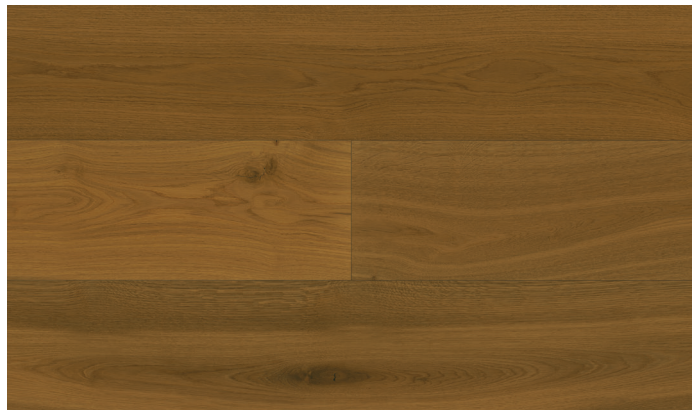

**Shell**  
100005136 - 9 1/2"x87" 4mm Engineered Hardwood

**Naturale**  
100006757 - 9 1/2"x87" 4mm Engineered Hardwood

**Beach**  
100005137 - 9 1/2"x87" 4mm Engineered Hardwood

**Sand**  
100005135 - 9 1/2"x87" 4mm Engineered Hardwood

**Dune**  
100005139 - 9 1/2"x87" 4mm Engineered Hardwood

**Cove**  
100005138 - 9 1/2"x87" 4mm Engineered Hardwood