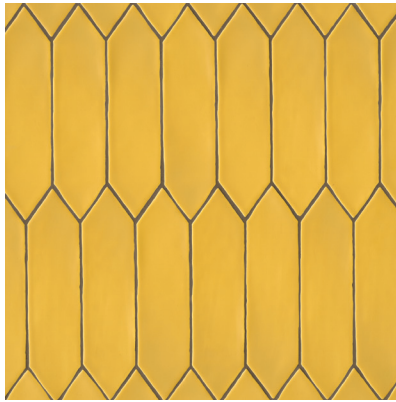

White - WHI
DECREIWHI311PICG
3"x12" Picket Pattern Field Tile - Gloss

White - WHI
DECREIWHI311PICM
3"x12" Picket Pattern Field Tile - Matte

Ivory - IVO
DECREIIVO311PICM
3"x12" Picket Pattern Field Tile - Matte

Grey - GRE
DECREIGRE311PICM
3"x12" Picket Pattern Field Tile - Matte

Golden - GOL
DECREIGOL311PICM
3"x12" Picket Pattern Field Tile - Matte

Castle Moss Green - CMG
DECREICMG311PICM
3"x12" Picket Pattern Field Tile - Matte

Gentleman's Grey - GEG
DECREIGEG311PICM
3"x12" Picket Pattern Field Tile - Matte

Dark Teal - DAT
DECREIDAT311PICM
3"x12" Picket Pattern Field Tile - Matte

Black - BLA
DECREIBLA311PICM
3"x12" Picket Pattern Field Tile - Matte

White - WHI
DECREIWHIJOLG
1/2"x8" Jolly - Miter Edge Trim - Gloss

Available in All Colors
DECREI***JOLM
1/2"x8" Jolly - Miter Edge Trim - Matte

Reine

Decorative (Glazed Ceramic)

Photo Features 3"x12" Picket Pattern Field Tile - Matte in Dark Teal.