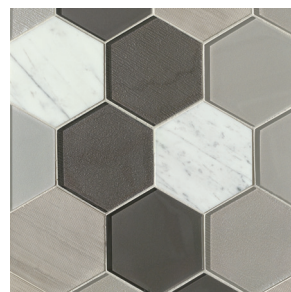

Dash - DAS
GLSVERDASCHEXSGB
Charisma Hexagon Blend Mosaic
(8 1/2"x15" Sheet)