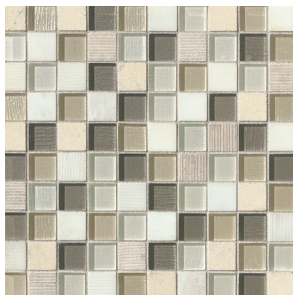

Impulse - IMP
GLSVERIMPPTHEXSGB
Palisade Tall Hexagon Blend Mosaic
(12"x13" Sheet)

Celestial - CEL
GLSVERCEL11SGMO
1 1/8"x1 1/8" Stone & Glass Mosaic
(11 3/4"x11 3/4" Sheet)

Celestial - CEL
GLSVERCELBLSGB
Brio Linear Stone & Glass Blend Mosaic
(9"x16" Sheet)

Celestial - CEL
GLSVERCELCHXSGB
Charisma Hexagon Blend Mosaic
(8 1/2"x15" Sheet)

Celestial - CEL
GLSVERCELPTHEXSGB
Palisade Tall Hexagon Blend Mosaic
(12"x13" Sheet)

Sparkle - SPA
GLSVERSPA11SGMO
1 1/8"x1 1/8" Stone & Glass Mosaic
(11 3/4"x11 3/4" Sheet)