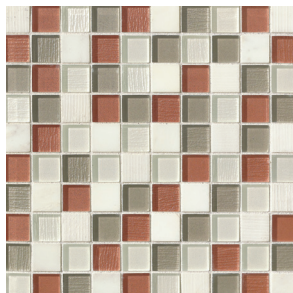

Oomph - OOM
GLSVEROOMCHEXSGB
Charisma Hexagon Blend Mosaic
(8 1/2"x15" Sheet)

Oomph - OOM
GLSVEROOMPTHEXSGB
Palisade Tall Hexagon Blend Mosaic
(12"x13" Sheet)

Moxie - MOX
GLSVERMOX11SGMO
1 1/8"x1 1/8" Stone & Glass Mosaic
(11 3/4"x11 3/4" Sheet)

Moxie - MOX
GLSVERMOXBLSGB
Brio Linear Stone & Glass Blend Mosaic
(9"x16" Sheet)

Moxie - MOX
GLSVERMOXCHEXSGB
Charisma Hexagon Blend Mosaic
(8 1/2"x15" Sheet)

Moxie - MOX
GLSVERMOXPTHEXSGB
Palisade Tall Hexagon Blend Mosaic
(12"x13" Sheet)