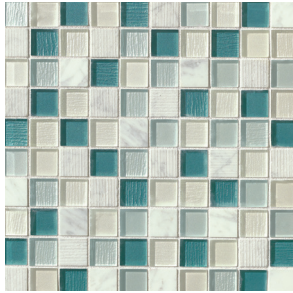

Valiant - VAL
GLSVERVAL11SGMO
1 1/8"x1 1/8" Stone & Glass Mosaic
(11 3/4"x11 3/4" Sheet)

Valiant - VAL
GLSVERVALBLSGB
Brio Linear Stone & Glass Blend Mosaic
(9"x16" Sheet)

Valiant - VAL
GLSVERVALCHXSGB
Charisma Hexagon Blend Mosaic
(8 1/2"x15" Sheet)

Valiant - VAL
GLSVERVALPTHEXSGB
Palisade Tall Hexagon Blend Mosaic
(12"x13" Sheet)

Stone & Glass Blends

Oomph - OOM
GLSVEROOM11SGMO
1 1/8"x1 1/8" Stone & Glass Mosaic
(11 3/4"x11 3/4" Sheet)

Oomph - OOM
GLSVEROOMBLSGB
Brio Linear Stone & Glass Blend Mosaic
(9"x16" Sheet)