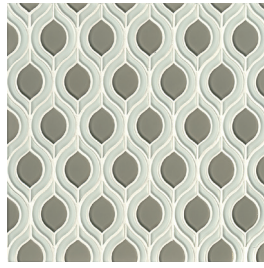

**White Linen - WHL**  
GLSMALWHLPAL  
Palma Mosaic  
(10 3/4"x14" Sheet)

Available Colors

White Linen - WHL

Message in a Bottle - MEB

Sand - SAN

Mist - MIS

Fern - FER

Sail - SAI

Pelican - PEL

Cliff - CLI

Photo Features Arta Mosaic in White Linen.

## Torre Mosaic Blend (11 1/2"x16 1/4" Sheet)

Sail (Outside) / White Linen (Center)  
GLSMALSAIWHL TOR

White Linen (Outside) / Roca (Center)  
GLSMALWHLROCTOR

Pelican (Outside) / Mist (Center)  
GLSMALPELMISVEL