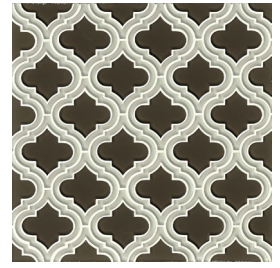

Pelican - PEL

Cliff - CLI

Photo Features Arta Mosaic in White Linen.

## Torre Mosaic Blend (11 1/2"x16 1/4" Sheet)

Sail (Outside) / White Linen (Center)  
GLSMALSAIWHL TOR

White Linen (Outside) / Roca (Center)  
GLSMALWHLROCTOR

Pelican (Outside) / Mist (Center)  
GLSMALPELMISVEL

Mist (Outside) / Cliff (Center)  
GLSMALMISCLIVEL