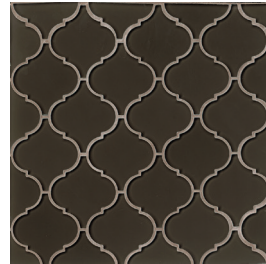

Available Sizes

**White Linen - WHL**  
GLSMALWHLARA  
Arabesque Mosaic  
(9 1/2"x14 1/2" Sheet)

**White Linen - WHL**  
GLSMALWHLART  
Arta Mosaic  
(11 3/4"x17 1/2" Sheet)

**White Linen - WHL**  
GLSMALWHLCAL  
Cala Mosaic  
(9"x15 1/2" Sheet)

**White Linen - WHL**  
GLSMALWHLPAL  
Palma Mosaic  
(10 3/4"x14" Sheet)

Available Colors

White Linen - WHL

Message in a Bottle - MEB

Sand - SAN

Mist - MIS

Fern - FER

Sail - SAI

Pelican - PEL

Cliff - CLI

Photo Features Arta Mosaic in White Linen.

## Torre Mosaic Blend (11 1/2"x16 1/4" Sheet)

Sail (Outside) / White Linen (Center)  
GLSMALSAIWHL TOR

White Linen (Outside) / Roca (Center)  
GLSMALWHLROCTOR

Pelican (Outside) / Mist (Center)  
GLSMALPELMISVEL