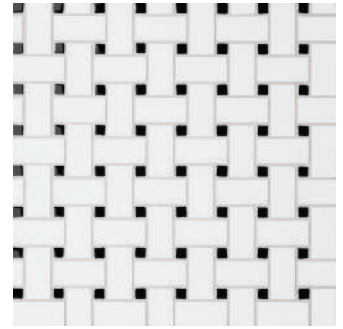

**Design 2**  
DECLEC11D2 - Matte  
1"x1" Mosaic Deco  
(11 3/4"x10 1/8" Sheet)

**Design 3**  
100002431 - Matte  
1"x1" Mosaic Deco  
(10 1/4"x12" Sheet)

**Design 4**  
100002432 - Matte  
1"x1" Mosaic Deco  
(10 1/4"x12 1/4" Sheet)

**Design 5**  
100002433 - Matte  
1"x1" Mosaic Deco  
(8 3/4"x15 1/4" Sheet)

**Design 6**  
100002434 - Matte  
1"x1" Mosaic Deco  
(10 1/4"x12" Sheet)

**Design 7**  
100002435 - Matte  
1"x1" Mosaic Deco  
(6 1/4"x12 3/4" Sheet)

**Design 8**  
100002436 - Matte  
1"x1" Mosaic Deco  
(10 1/2"x12 3/4" Sheet)

**White/Black**  
100002430 - Matte with Gloss Dot  
Basket Weave Mosaic  
(12"x12" Sheet)

**White**  
100002420 - Matte  
Octagon Mosaic  
(11 5/8"x11 5/8" Sheet)

**White/Black**  
100002421 - Matte  
Octagon Mosaic  
(11 5/8"x11 5/8" Sheet)