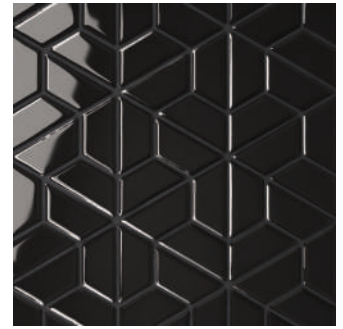

Black
100003620 - Gloss
100003618 - Matte
Half Hexagon Mosaic
(11"x12 3/4" Sheet)