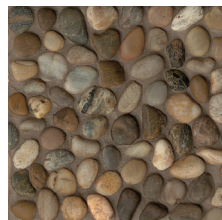

Riverbed - RB  
DECHEMUSP-RB

Ocean Black - OB  
DECHEMUSP-OB

Crazy Random Square Interlocking - Unglazed (12"x12" Sheet)

Bali White - BW  
DECHEMUCM-BW

Island Blend - IB  
DECHEMUCM-IB

Baltra Blend - BB  
DECHEMUCM-BB

Sumatra - SU  
DECHEMUCM-SU

Black Lava - BL  
DECHEMUCM-BL

Pebble Mosaic - Polished (12"x12" Sheet)

Fatima Cream - FC  
DECHEMPP-FC  
Pebble Mosaic

Fatima Cream - FC  
DECHEMSP-FC  
Sliced Pebble Mosaic

Fatima Cream - FC  
DECHEMSTP-FC  
Stacked Pebble Mosaic

Kona Sands - KS  
DECHEMPP-KS  
Pebble Mosaic

Kona Sands - KS  
DECHEMSP-KS  
Sliced Pebble Mosaic

Kona Sands - KS  
DECHEMSTP-KS  
Stacked Pebble Mosaic

Henna Red - HR  
DECHEMPP-HR  
Pebble Mosaic

Henna Red - HR  
DECHEMSP-HR  
Sliced Pebble Mosaic

Henna Red - HR  
DECHEMSTP-HR  
Stacked Pebble Mosaic

Panther Black - PB  
DECHEMPP-PB  
Pebble Mosaic

Panther Black - PB  
DECHEMSP-PB  
Sliced Pebble Mosaic

Panther Black - PB  
DECHEMSTP-PB  
Stacked Pebble Mosaic