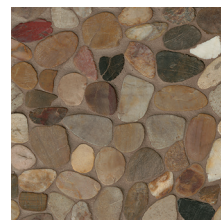

Riverbed - RB  
DECHEMUSP-RB

Ocean Black - OB  
DECHEMUSP-OB

Crazy Random Square Interlocking - Unglazed (12"x12" Sheet)

Bali White - BW  
DECHEMUCM-BW

Island Blend - IB  
DECHEMUCM-IB

Baltra Blend - BB  
DECHEMUCM-BB

Sumatra - SU  
DECHEMUCM-SU

Black Lava - BL  
DECHEMUCM-BL

Pebble Mosaic - Polished (12"x12" Sheet)

Fatima Cream - FC  
DECHEMPP-FC  
Pebble Mosaic

Fatima Cream - FC  
DECHEMSP-FC  
Sliced Pebble Mosaic

Fatima Cream - FC  
DECHEMSTP-FC  
Stacked Pebble Mosaic

Kona Sands - KS  
DECHEMPP-KS  
Pebble Mosaic

Kona Sands - KS  
DECHEMSP-KS  
Sliced Pebble Mosaic

Kona Sands - KS  
DECHEMSTP-KS  
Stacked Pebble Mosaic

Henna Red - HR  
DECHEMPP-HR  
Pebble Mosaic

Henna Red - HR  
DECHEMSP-HR  
Sliced Pebble Mosaic

Henna Red - HR  
DECHEMSTP-HR  
Stacked Pebble Mosaic

Panther Black - PB  
DECHEMPP-PB  
Pebble Mosaic

Panther Black - PB  
DECHEMSP-PB  
Sliced Pebble Mosaic

Panther Black - PB  
DECHEMSTP-PB  
Stacked Pebble Mosaic