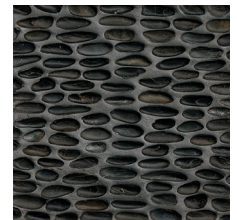

Sumatra - SU  
DECHEMUCM-SU

Black Lava - BL  
DECHEMUCM-BL

Pebble Mosaic - Polished (12"x12" Sheet)

Fatima Cream - FC  
DECHEMPP-FC  
Pebble Mosaic

Fatima Cream - FC  
DECHEMSP-FC  
Sliced Pebble Mosaic

Fatima Cream - FC  
DECHEMSTP-FC  
Stacked Pebble Mosaic

Kona Sands - KS  
DECHEMPP-KS  
Pebble Mosaic

Kona Sands - KS  
DECHEMSP-KS  
Sliced Pebble Mosaic

Kona Sands - KS  
DECHEMSTP-KS  
Stacked Pebble Mosaic

Henna Red - HR  
DECHEMPP-HR  
Pebble Mosaic

Henna Red - HR  
DECHEMSP-HR  
Sliced Pebble Mosaic

Henna Red - HR  
DECHEMSTP-HR  
Stacked Pebble Mosaic

Panther Black - PB  
DECHEMPP-PB  
Pebble Mosaic

Panther Black - PB  
DECHEMSP-PB  
Sliced Pebble Mosaic

Panther Black - PB  
DECHEMSTP-PB  
Stacked Pebble Mosaic

# Hemisphere

Decorative (Pebble Rock)

Photo Features Unglazed Sliced Pebble Mosaic in Antigua.