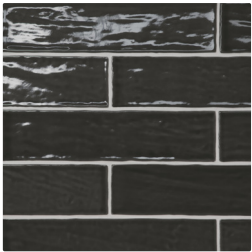

Photo Features Marin 2 1/2" x 5" Non-Rectified Ceramic Wall Tile - Gloss in Sand Dollar on bar and backsplash
Casablanca 5" x 5" Non-Rectified Ceramic Field Tile - Matte in Torres on floor

Marin Decorative (Glazed Ceramic)

2 1/2"x5" Non-Rectified Ceramic Wall Tile - Gloss

Pearl White
100003160

Sand Dollar
100003159

Pebble Grey
100003158

Misty Blue
100003153

Aloe Green
100003156

Coastal Cliff
100003157

Ocean Teal
100003155

Midnight Tide
100003154

Black Sea
100003161

2 1/2"x10" Non-Rectified Ceramic Wall Tile - Gloss

Pearl White
100003178

Sand Dollar
100003177

Pebble Grey
100003176

Coastal Cliff
100003175

Misty Blue
100003171

Aloe Green
100003174

Ocean Teal
100003173

Midnight Tide
100003172

Black Sea
100003179

4"x4" Non-Rectified Ceramic Wall Tile - Gloss

Pearl White
100003169

Sand Dollar
100003168

Pebble Grey
100003167