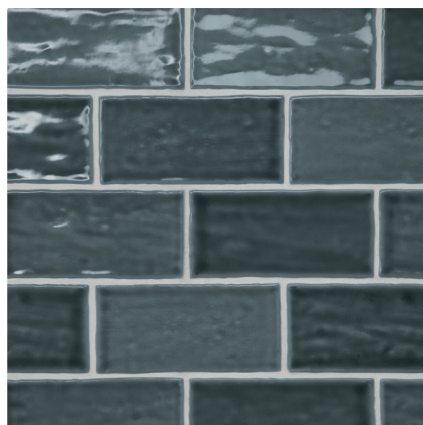

Photo Features Marin 2 1/2" x 5" Non-Rectified Ceramic Wall Tile - Gloss in Sand Dollar on bar and backsplash
Casablanca 5" x 5" Non-Rectified Ceramic Field Tile - Matte in Torres on floor

Marin Decorative (Glazed Ceramic)

2 1/2"x5" Non-Rectified Ceramic Wall Tile - Gloss

Pearl White
100003160

Sand Dollar
100003159

Pebble Grey
100003158

Misty Blue
100003153

Aloe Green
100003156

Coastal Cliff
100003157

Ocean Teal
100003155

Midnight Tide
100003154

Black Sea
100003161

2 1/2"x10" Non-Rectified Ceramic Wall Tile - Gloss

Pearl White
100003178

Sand Dollar
100003177

Pebble Grey
100003176

Coastal Cliff
100003175

Misty Blue
100003171

Aloe Green
100003174

Ocean Teal
100003173

Midnight Tide
100003172

Black Sea
100003179

4"x4" Non-Rectified Ceramic Wall Tile - Gloss

Pearl White
100003169

Sand Dollar
100003168

Pebble Grey
100003167