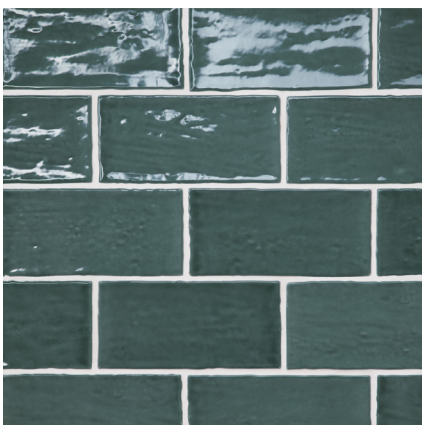

Photo Features Marin 2 1/2" x 5" Non-Rectified Ceramic Wall Tile - Gloss in Sand Dollar on bar and backsplash
Casablanca 5" x 5" Non-Rectified Ceramic Field Tile - Matte in Torres on floor

Marin Decorative (Glazed Ceramic)

2 1/2"x5" Non-Rectified Ceramic Wall Tile - Gloss

Pearl White
100003160

Sand Dollar
100003159

Pebble Grey
100003158

Misty Blue
100003153

Aloe Green
100003156

Coastal Cliff
100003157

Ocean Teal
100003155

Midnight Tide
100003154

Black Sea
100003161

2 1/2"x10" Non-Rectified Ceramic Wall Tile - Gloss

Pearl White
100003178

Sand Dollar
100003177

Pebble Grey
100003176

Coastal Cliff
100003175

Misty Blue
100003171

Aloe Green
100003174

Ocean Teal
100003173

Midnight Tide
100003172

Black Sea
100003179

4"x4" Non-Rectified Ceramic Wall Tile - Gloss

Pearl White
100003169

Sand Dollar
100003168

Pebble Grey
100003167