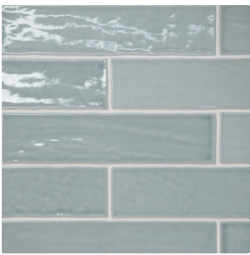

Photo Features Marin 2 1/2" x 5" Non-Rectified Ceramic Wall Tile - Gloss in Sand Dollar on bar and backsplash
Casablanca 5" x 5" Non-Rectified Ceramic Field Tile - Matte in Torres on floor

Marin Decorative (Glazed Ceramic)

2 1/2"x5" Non-Rectified Ceramic Wall Tile - Gloss

Pearl White
100003160

Sand Dollar
100003159

Pebble Grey
100003158

Misty Blue
100003153

Aloe Green
100003156

Coastal Cliff
100003157

Ocean Teal
100003155

Midnight Tide
100003154

Black Sea
100003161

2 1/2"x10" Non-Rectified Ceramic Wall Tile - Gloss

Pearl White
100003178

Sand Dollar
100003177

Pebble Grey
100003176

Coastal Cliff
100003175

Misty Blue
100003171

Aloe Green
100003174

Ocean Teal
100003173

Midnight Tide
100003172

Black Sea
100003179

4"x4" Non-Rectified Ceramic Wall Tile - Gloss

Pearl White
100003169

Sand Dollar
100003168

Pebble Grey
100003167