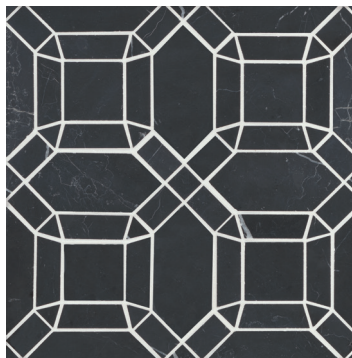

Oriental White
100001380 - 2"x8" Floor & Wall Tile - Honed

Nero Marquina
100001381 - 2"x8" Floor & Wall Tile - Honed

White Carrara
100001379 - 2"x8" Floor & Wall Tile - Honed

Oriental White
100001386 - 4"x4" Floor & Wall Tile - Honed

Nero Marquina
100001387 - 4"x4" Floor & Wall Tile - Honed

White Carrara
100001385 - 4"x4" Floor & Wall Tile - Honed

Oriental White
100001392
Mosaic 1 - Honed (11 1/4"x11 1/4" Sheet)

Nero Marquina
100001393
Mosaic 1 - Honed (11 1/4"x11 1/4" Sheet)