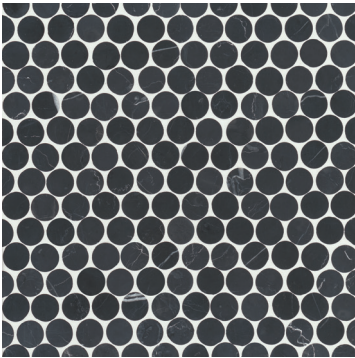

Nero Marquina
100001429
Mosaic 8- Honed (11 1/4"x11 3/4" Sheet)