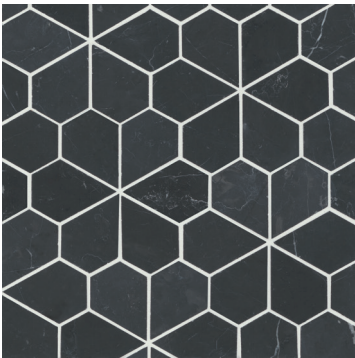

Oriental White
100001428
Mosaic 8- Honed (11 1/4"x11 3/4" Sheet)

Nero Marquina
100001429
Mosaic 8- Honed (11 1/4"x11 3/4" Sheet)

White Carrara
100001427
Mosaic 8- Honed (11 1/4"x11 3/4" Sheet)

Oriental White
100001440
Mosaic 9- Honed (9 5/8"x9 3/4" Sheet)