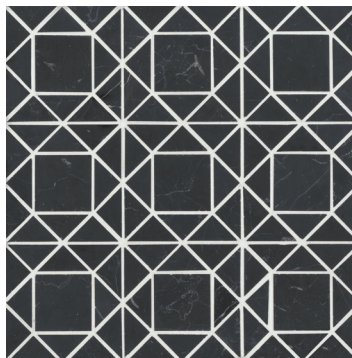

Oriental White
100001380 - 2"x8" Floor & Wall Tile - Honed

Nero Marquina
100001381 - 2"x8" Floor & Wall Tile - Honed

White Carrara
100001379 - 2"x8" Floor & Wall Tile - Honed

Oriental White
100001386 - 4"x4" Floor & Wall Tile - Honed

Nero Marquina
100001387 - 4"x4" Floor & Wall Tile - Honed

White Carrara
100001385 - 4"x4" Floor & Wall Tile - Honed

Oriental White
100001392
Mosaic 1 - Honed (11 1/4"x11 1/4" Sheet)

Nero Marquina
100001393
Mosaic 1 - Honed (11 1/4"x11 1/4" Sheet)

White Carrara
100001391
Mosaic 1 - Honed (11 1/4"x11 1/4" Sheet)

Oriental White
100001395
Mosaic 2 - Honed (11 3/4"x11 3/4" Sheet)

Nero Marquina
100001396
Mosaic 2 - Honed (11 3/4"x11 3/4" Sheet)

White Carrara
100001394
Mosaic 2 - Honed (11 3/4"x11 3/4" Sheet)