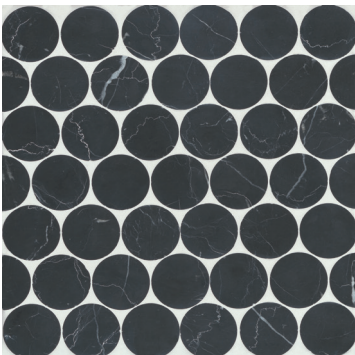

Nero Marquina
100001444
Mosaic 10- Honed (11 1/2"x11 3/4" Sheet)