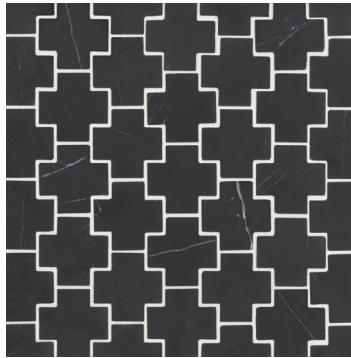

Monet Decorative (Marble Mosaic)

Oriental White
100001404
Mosaic 3- Honed (11 3/4"x12" Sheet)

Nero Marquina
100001405
Mosaic 3- Honed (11 3/4"x12" Sheet)

White Carrara
100001403
Mosaic 3- Honed (11 3/4"x12" Sheet)

Oriental White
100001407
Mosaic 4- Honed (10 7/8"x12 1/8" Sheet)

Nero Marquina
100001408
Mosaic 4- Honed (10 7/8"x12 1/8" Sheet)

White Carrara
100001406
Mosaic 4- Honed (10 7/8"x12 1/8" Sheet)

Oriental White
100001410
Mosaic 5- Honed (10 1/8"x10 1/8" Sheet)