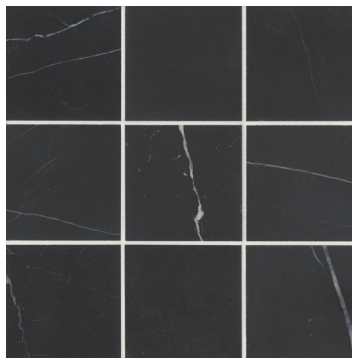

Oriental White
100001380 - 2"x8" Floor & Wall Tile - Honed

Nero Marquina
100001381 - 2"x8" Floor & Wall Tile - Honed

White Carrara
100001379 - 2"x8" Floor & Wall Tile - Honed

Oriental White
100001386 - 4"x4" Floor & Wall Tile - Honed

Nero Marquina
100001387 - 4"x4" Floor & Wall Tile - Honed

White Carrara
100001385 - 4"x4" Floor & Wall Tile - Honed

Oriental White
100001392
Mosaic 1 - Honed (11 1/4"x11 1/4" Sheet)

Nero Marquina
100001393
Mosaic 1 - Honed (11 1/4"x11 1/4" Sheet)