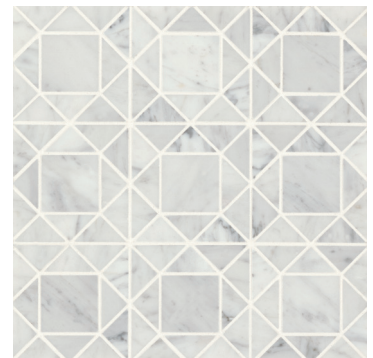

White Carrara
100001394
Mosaic 2 - Honed (11 3/4"x11 3/4" Sheet)