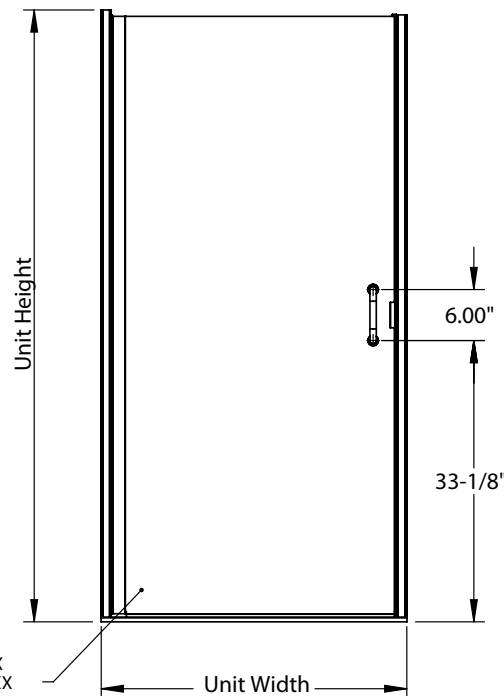

Features

- Infinity 1/4" single swing door
- 6" Euro-style through-the-glass pull handle
- 1/4" (6.5 mm) thick tempered glass available in two options
- Continuous hinge provides stability & door swings outward
- Anodized aluminum hardware prevents rusting or corrosion
- Door is reversible for left or right installation
- 1" adjustability for opening width range

1/4" Glass Options

- Clear (CL)
- AquaGlideXP Clear (XP)

Finish Options

- Silver (SV)
- Brushed Nickel (BN)
- Oil Rubbed Bronze (OR)

Model	Unit Width (Opening Size)	Unit Height
• A0041-1	27" - 28"	65 ⁹ / ₁₆ "
• A0041-6	32" - 33"	65 ⁹ / ₁₆ "
• A0041-7	33" - 34"	65 ⁹ / ₁₆ "
• A0071-1	27" - 28"	72"
• A0071-6	32" - 33"	72"
• A0071-7	33" - 34"	72"
• A0081-1	27" - 28"	76"
• A0081-6	32" - 33"	76"
• A0081-7	33" - 34"	76"