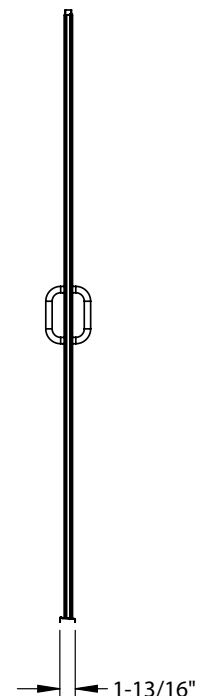

the INFINITY SINGLE SWING

Single Swing
A0041
A0071
A0081

Infinity enclosures prove that less is more. The quarter-inch thick glass features polished edges for a beautiful balance of elegance and performance.

SHOWER ENCLOSURES

BECAUSE THE SHOWER IS EVERYTHING

www.BascoShowerDoor.com | 800.45.BASCO

INFINITY SINGLE SWING

Continuous Hinge Semi-Frameless Door

A0041

A0071

A0081

Features

- Infinity 1/4" single swing door
- 6" Euro-style through-the-glass pull handle
- 1/4" (6.5 mm) thick tempered glass available in two options
- Continuous hinge provides stability & door swings outward
- Anodized aluminum hardware prevents rusting or corrosion
- Door is reversible for left or right installation
- 1" adjustability for opening width range

1/4" Glass Options

- Clear (CL)
- AquaGlideXP Clear (XP)

Finish Options

- Silver (SV)
- Brushed Nickel (BN)
- Oil Rubbed Bronze (OR)

Model	Unit Width (Opening Size)	Unit Height
• A0041-1	27" - 28"	65 ⁹ / ₁₆ "
• A0041-6	32" - 33"	65 ⁹ / ₁₆ "
• A0041-7	33" - 34"	65 ⁹ / ₁₆ "
• A0071-1	27" - 28"	72"
• A0071-6	32" - 33"	72"
• A0071-7	33" - 34"	72"
• A0081-1	27" - 28"	76"
• A0081-6	32" - 33"	76"
• A0081-7	33" - 34"	76"