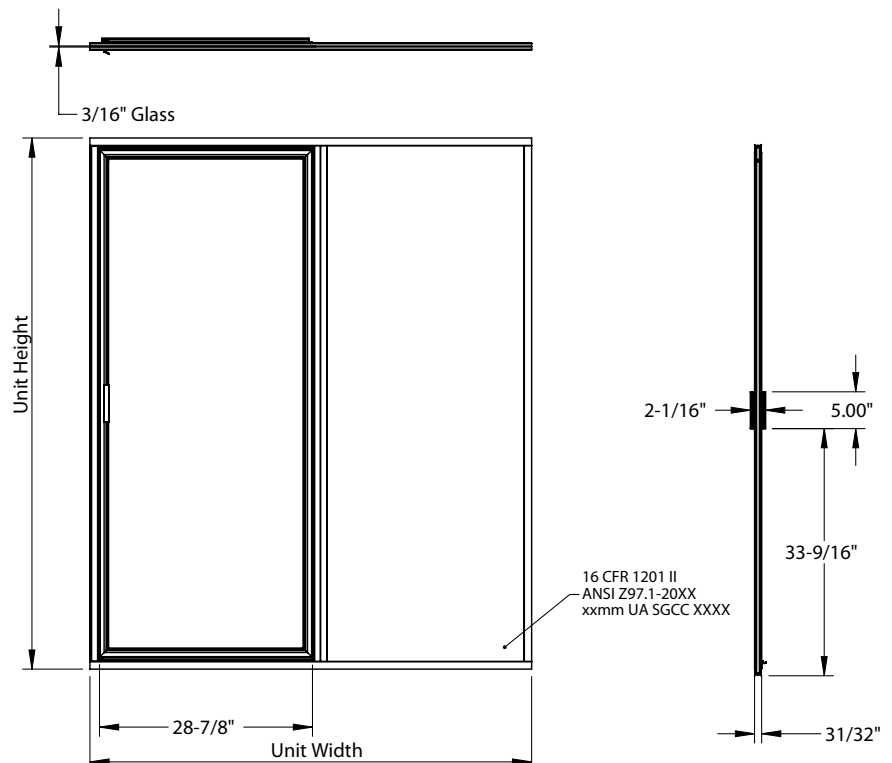

BECAUSE THE SHOWER IS EVERYTHING

www.BascoShowerDoor.com | 800.45.BASCO

DELUXE DOOR & PANEL

Framed Pivot
A531
A537

Features

- Framed door & panel enclosure
- Pull handle
- Tempered glass available in three options
- Easy out-of-square adjustments
- Reversible for left or right installation
- Magnetic latch holds the door securely in place
- Anodized aluminum hardware prevents rusting or corrosion
- Drip system at the bottom of the door includes a channel which returns water back inside the shower

Glass Options

- Clear (CL)
- Obscure (OB)
- AquaGlideXP Clear (XP)

Finish Options

- Silver (SV)
- Brushed Nickel (BN)
- Oil Rubbed Bronze (OR)

Model

Model	Unit Width (Opening Size)	Unit Height
• A531-46	45" - 46"	68 ⁵ / ₈ "
• A531-47	46" - 47"	68 ⁵ / ₈ "
• A531-58	57" - 58"	68 ⁵ / ₈ "
• A531-59	58" - 59"	68 ⁵ / ₈ "
• A537-46	45" - 46"	72 ¹ / ₈ "
• A537-47	46" - 47"	72 ¹ / ₈ "
• A537-58	57" - 58"	72 ¹ / ₈ "
• A537-59	58" - 59"	72 ¹ / ₈ "