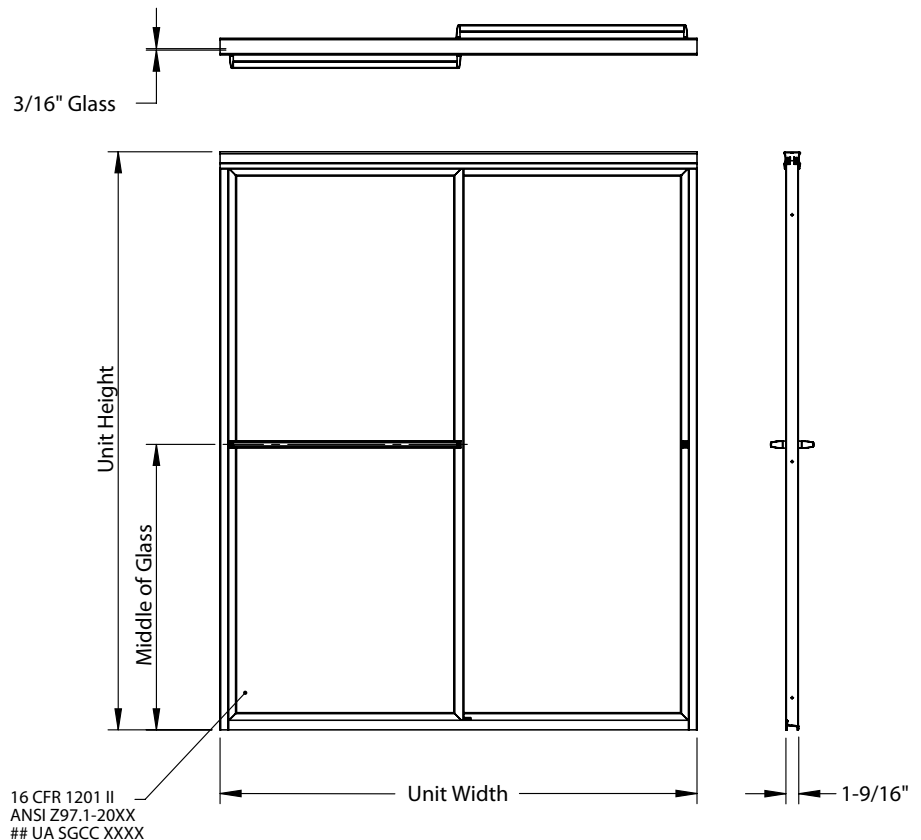

Shower

- A0517-48   45" - 47"   71½"
- A0517-60   56" - 59"   71½"

Installation Notes

Install this product according to the installation guide.

Applicable Codes/Standards

Specified model meets or exceeds the following:

- ASTM C1464-06 and ASTM C1048
- Safety criteria CPSC16 CRF 1201 categories 1 & 2 and ANSI Z97.1
- SGCC Certification required.