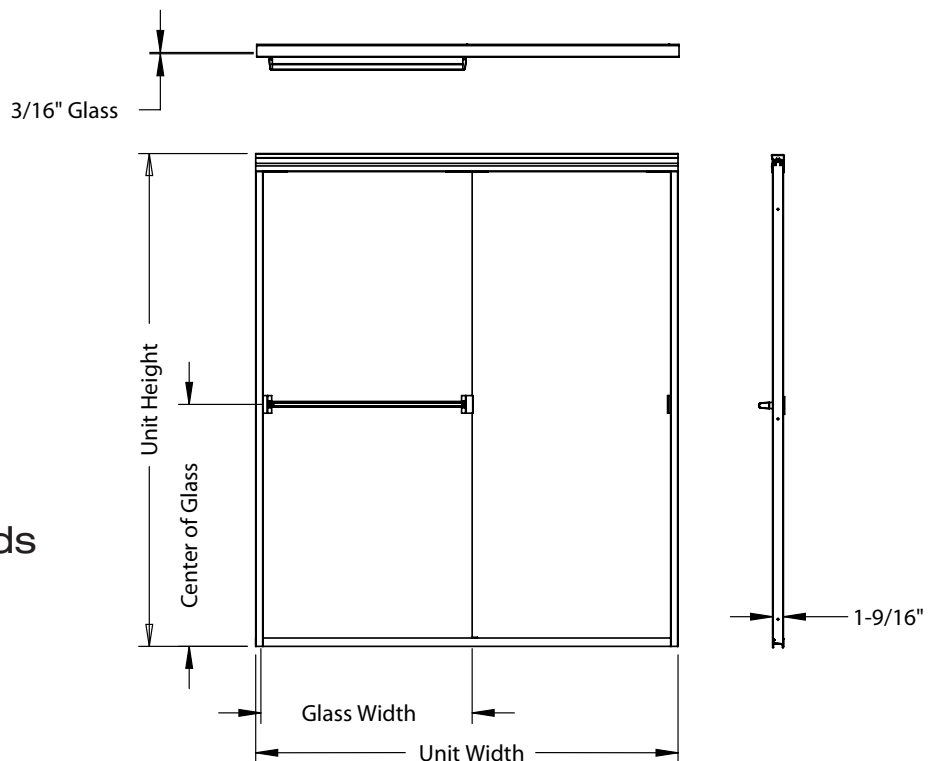

www.BascoShowerDoor.com | 800.45.BASCO

CLASSIC BYPASS ENCLOSURE

Semi-Frameless Tub/Shower Door

A0043

A0053

Features

- Classic Semi-Frameless Bypass Enclosure
- Single exterior towel bar
- 3/16" (4.8 mm) thick tempered glass available in three options
- Traditional style header has safety T-lock feature to ensure stability
- Anodized aluminum hardware prevents rusting or corrosion
- Sta-Kleen track's gentle slope keeps water in the shower
- Slotted roller assembly allows for easy out-of-square adjustment
- Entry to the shower is available from either the left or right side

3/16" Glass Options

- Clear (CL)
- Obscure (OB)
- AquaGlideXP Clear (XP)

Frame Options

- Silver (SV)
- Brushed Nickel (BN)
- Oil Rubbed Bronze (OR)

Model

Tub	Unit Width (Opening Size*)	Unit Height
• A0043-60	56" - 60"	57"

Shower

• A0053-48	44" - 47"	70"
• A0053-60	56" - 60"	70"

*Measurements after walls are finished.

Installation Notes

Install this product according to the installation guide.

Applicable Codes/Standards

Specified model meets or exceeds the following: