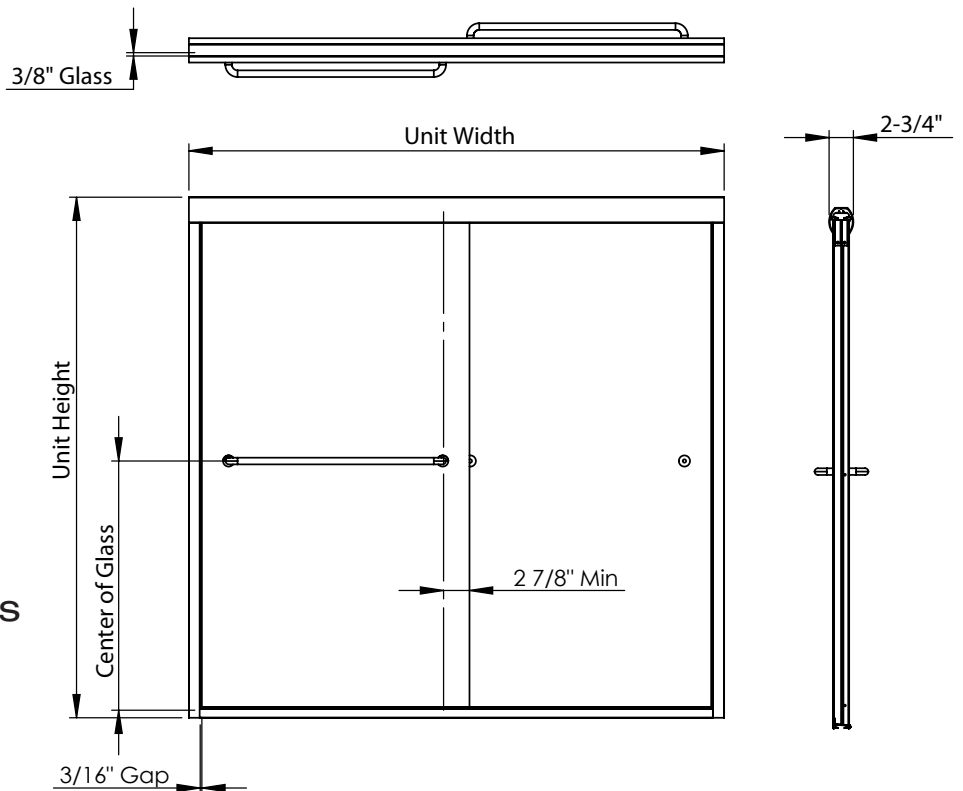

3/8" Glass Options

- Clear (CL)
- AquaGlideXP Clear (XP)

Frame Options

- Chrome (SV)
- Brushed Nickel (BN)
- Oil Rubbed Bronze (OR)

Model

Tub	Unit Width (Opening Size)	Unit Height
• A0582-60	56" - 60"	58 1/4"

Shower

• A0583-48	44" - 48"	71 1/4"
• A0583-60	56" - 60"	71 1/4"

Installation Notes

Install this product according to the installation guide.

Applicable Codes/Standards

Specified model meets or exceeds the following: