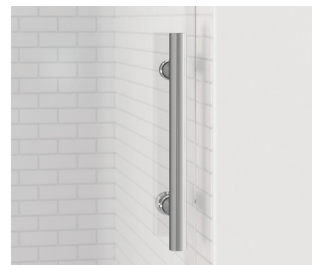

STANDARD SIZED - VALUE PRICED

the VINESSE SERIES

Posh. Forward. Stylish.

Vinesse Rolling Door & Inline Panel VINA-935

Vinesse enclosures provide the perfect balance of beauty, function, and affordable luxury. Developed specifically to fit today's most popular shower openings, the rolling door with fixed panel design makes it the ideal solution when space is at a premium.

Move away from the conventional to the urban style of Vinesse.

*Vinesse Inline Door & Panel (VINA-935)
featuring 3/8" Clear Glass with Chrome*

RODA[™] BY BASCO

BECAUSE THE SHOWER IS EVERYTHING

Specifications

3/8" Glass Options:

- Clear (CL)
- AquaGlideXP Clear (XP)

Finish Options:

- Chrome (PM) ■ Brushed Nickel (BN)

Opening Sizes:

- 45" - 47" ($22\frac{7}{8}$ " panel, $25\frac{1}{4}$ " door)
- 57" - 59" ($28\frac{7}{8}$ " panel, $31\frac{1}{4}$ " door)

Height:

- 76" (72 " clearance under header)

*Vinesse Inline Door & Panel (VINA-935)
featuring 3/8" Clear Glass with Chrome*

BRUSHED NICKEL - BN

CHROME - PM

Vinesse Header and Roller

Vinesse Handle

RODA BY BASCO
LUXURY SHOWER ENCLOSURES
www.BascoShowerDoor.com