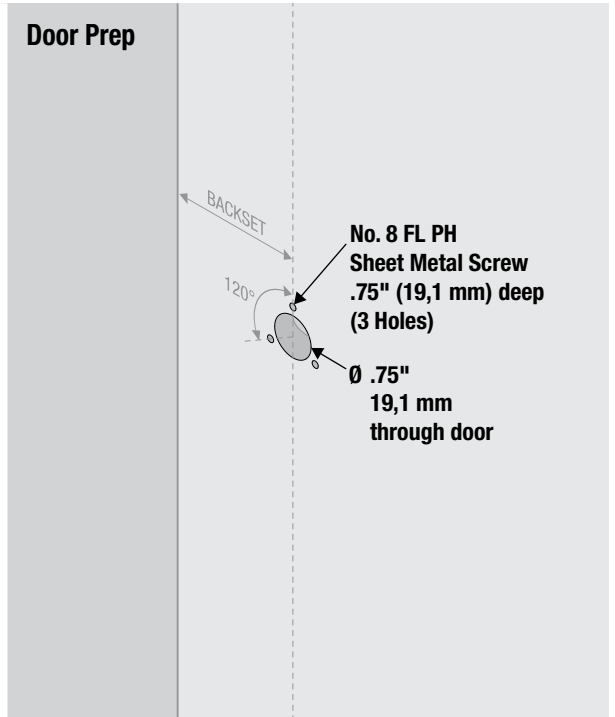

Lever Mounting Options

Surface Mounting with 5097 Backplate