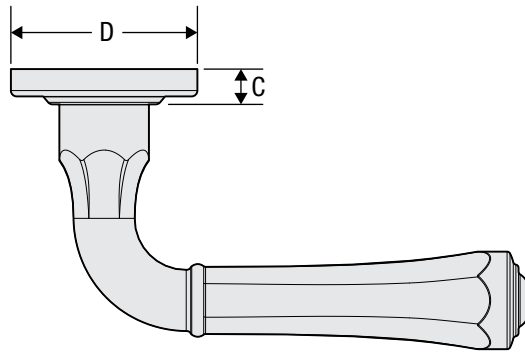

Rose Specifications

Rose	Can be used with 6502 Adaptor	Privacy Option	Dimension "C" (in.)	Dimension "D" (in.)
R031	Yes	Yes	0.375	2.812 X 5.900 (W X H)
R032	Yes	Yes	0.375	2.813 X 10.53 (W X H)
R033	Yes	Yes	0.375	2.75 X 3.225 (W X H)
R034	Yes	Yes	0.375	2.75 X 5.25 (W X H)
R035	Yes	Yes	0.375	2.75 X 9.400 (W X H)
R036	Yes	Yes	0.375	2.75 X 3.225 (W X H)
R037	Yes	Yes	0.375	2.75 X 5.25 (W X H)
R038	Yes	Yes	0.375	2.75 X 9.400 (W X H)
R039	Yes	Yes	0.365	2.626 X 3.800 (W X H)
R040	Yes	Yes	0.375	2.800 X 5.800 (W X H)
R041	Yes	Yes	0.375	3.125 X 10.75 (W X H)
R042	Yes	Yes	0.375	2.626 X 3.800 (W X H)
R043	Yes	Yes	0.375	2.800 X 5.800 (W X H)
R044	Yes	Yes	0.375	2.800 X 5.800 (W X H)