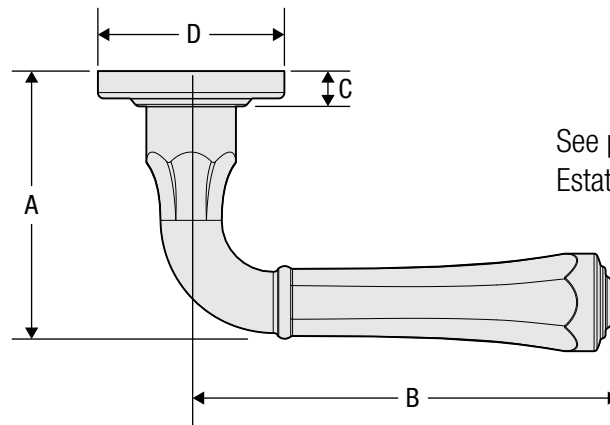

Lever Dimensions

See page 4 for all Baldwin Estate rose specifications (C and D).

| Lever | Dimension "A" (in.) | Dimension "B" (in.) |
|-------------------|---------------------|---------------------|
| 5101 Estate Lever | 2.656 | 3.656 |
| 5103 Estate Lever | 2 | 3.375 |
| 5104 Estate Lever | 2.25 | 2.625 |
| 5105 Estate Lever | 1.906 | 3.625 |
| 5106 Estate Lever | 2.643 | 3.75 |
| 5107 Estate Lever | 2.625 | 4.5 |
| 5108 Estate Lever | 2.798 | 4.281 |
| 5109 Estate Lever | 1.781 | 3.347 |
| 5112 Estate Lever | 2.6 | 4.7 |
| 5113 Estate Lever | 3 | 4.5 |
| 5114 Estate Lever | 2.5 | 3.5 |
| 5115 Estate Lever | 2.468 | 4.218 |
| 5116 Estate Lever | 2.642 | 4.544 |
| 5117 Estate Lever | 2.218 | 4.406 |
| 5118 Estate Lever | 2.75 | 4.7 |
| 5121 Estate Lever | 2.468 | 3.812 |
| 5122 Estate Lever | 2.5 | 4.6 |
| 5125 Estate Lever | 2.875 | 4.062 |
| 5132 Estate Lever | 3 | 3.875 |
| 5135 Estate Lever | 2.125 | 4 |
| 5137 Estate Lever | 2.312 | 4 |
| 5138 Estate Lever | 2.312 | 4 |
| 5141 Estate Lever | 2.8 | 4.6 |
| 5152 Estate Lever | 2.5 | 4 |
| 5161 Estate Lever | 2.69 | 4.75 |
| 5162 Estate Lever | 2.515 | 4.46 |