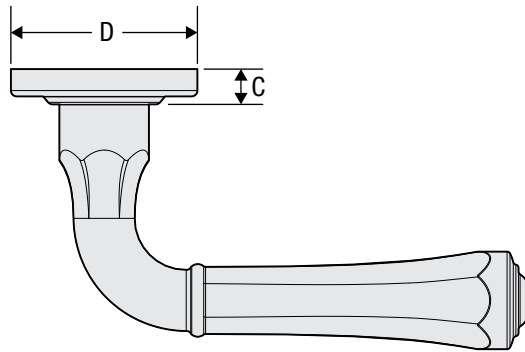

Lever Mounting Options

Surface Mounting with 5097 Backplate

Mounting with 6502 Adapter

For use on doors with 2-1/8" bore holes.
Note: 6502 Adapter cannot be used with all rose styles.

Rose Specifications

| Rose | Can be used with 6502 Adaptor | Privacy Option | Dimension "C" (in.) | Dimension "D" (in.) |
|------------|-------------------------------|----------------|---------------------|-----------------------|
| 5002 | No | No | 0.375 | 1.750 |
| 5017 | No | No | 0.375 | 2.250 |
| 5048/50148 | Yes | Yes | 0.375 | 2.625 |
| 5003 | No | No | 0.375 | 2.000 |
| 5004/5149 | Yes | Yes | 0.405 | 2.625 |
| 5006 | No | No | 0.375 | 1.750 |
| 5032/5139 | No | Yes | 0.375 | 2.125 |
| 5046/5146 | Yes | Yes | 0.375 | 2.625 |
| 5010/5151 | No | Yes | 0.375 | 2.000 |
| 5071/5123 | Yes | Yes | 0.375 | 2.625 |
| 5016 | No | No | 0.375 | 1.750 |
| 5021/5145 | Yes | Yes | 0.375 | 2.625 |
| 5019/5119 | Yes | Yes | 0.365 | 2.625 |
| 5062 | No | No | 0.375 | 1.750 |
| 5027 | No | No | 0.36 | 2.250 |
| 5053/5153 | Yes | Yes | 0.345 | 2.750 |
| 5028/5155 | No | Yes | 0.375 | 2.000 |
| 5075/5127 | Yes | Yes | 0.375 | 2.625 |
| 5035/5156 | No | Yes | 0.375 | 2.000 |
| 5076/5129 | Yes | Yes | 0.375 | 2.625 |
| 5038/5157 | No | Yes | 0.375 | 2.000 |
| 5078/5134 | Yes | Yes | 0.375 | 2.625 |
| 5042/5142 | Yes | Yes | 0.375 | 2.63 X 4.125 (W X H) |
| 5058/5158 | Yes | Yes | 0.375 | 2.625 X 2.625 (W X H) |