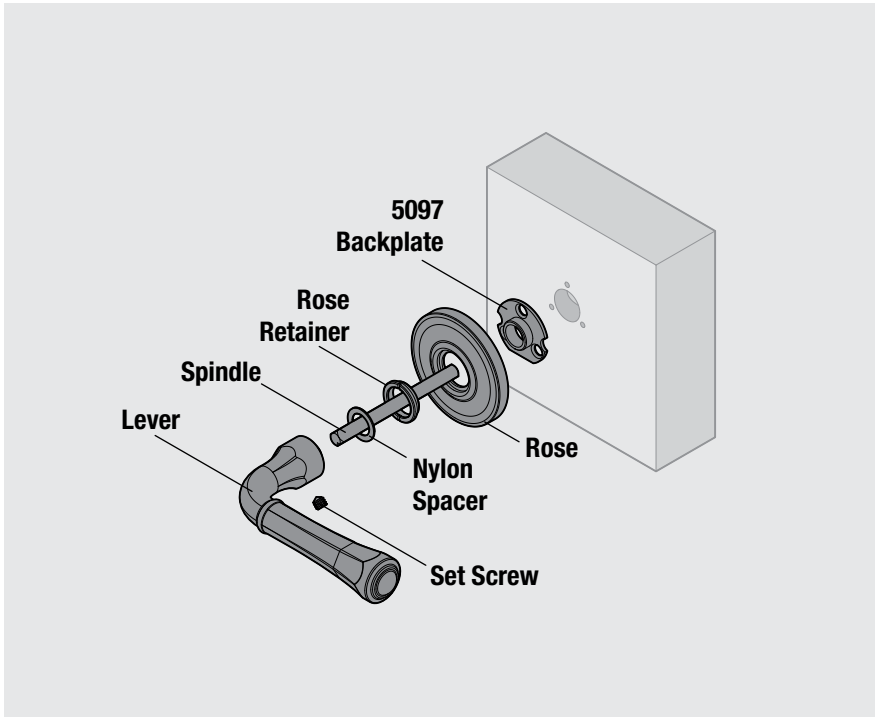

Lever Mounting Options

Surface Mounting with 5097 Backplate