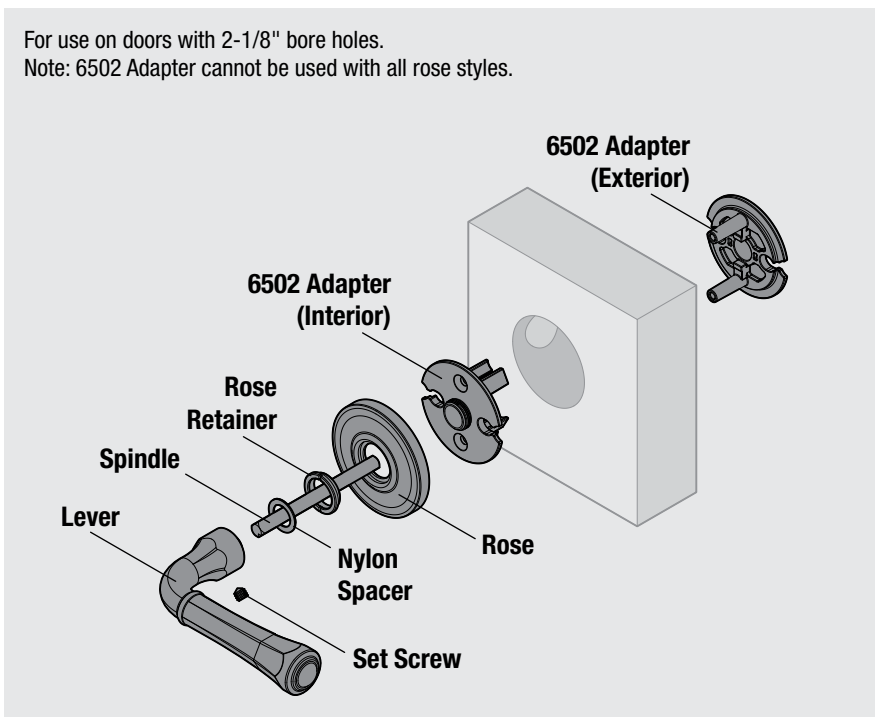

Mounting with 6502 Adapter

For use on doors with 2-1/8" bore holes.
Note: 6502 Adapter cannot be used with all rose styles.