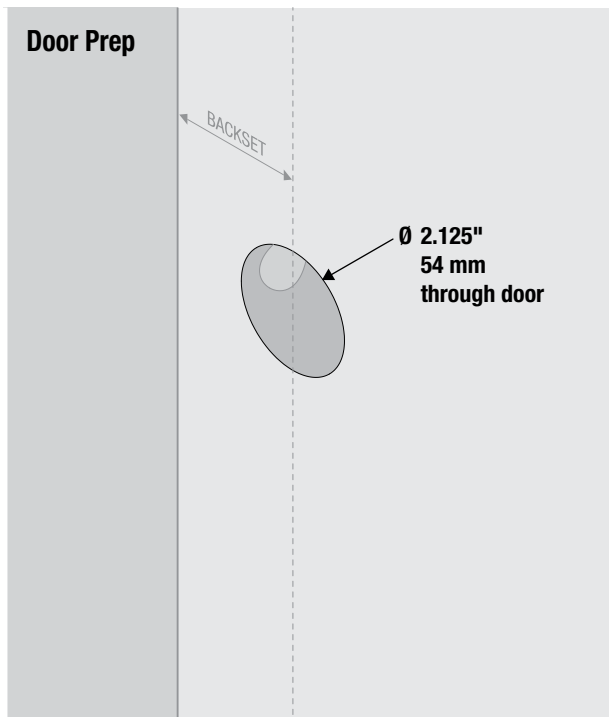

Mounting with 6502 Adapter

For use on doors with 2-1/8" bore holes.
Note: 6502 Adapter cannot be used with all rose styles.