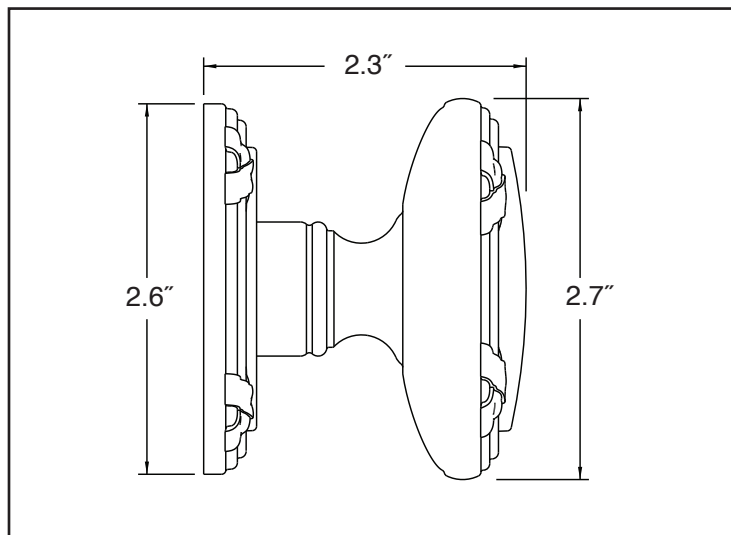

BALDWIN®

5031

ESTATE KNOB

SPECIFICATIONS

- > Certified by Underwriters Laboratories (UL) for use on fire doors up to three-hour rating
- > U L10C / UBC 7-2 (1997) Positive Pressure Rated, UL10B Pressure Rated
- > Material: Solid Brass

SHOWN WITH ROSE 5021

TIER 1 FINISHES

TIER 2 FINISHES