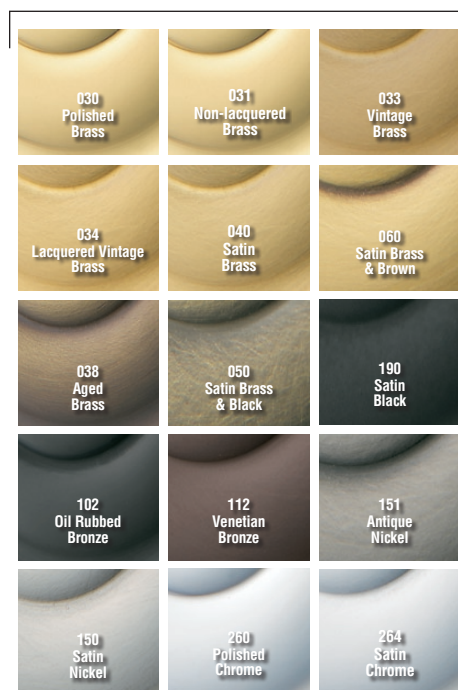

BALDWIN®

5031

ESTATE KNOB

SPECIFICATIONS

- > Certified by Underwriters Laboratories (UL) for use on fire doors up to three-hour rating
- > U L10C / UBC 7-2 (1997) Positive Pressure Rated, UL10B Pressure Rated
- > Material: Solid Brass

SHOWN WITH ROSE 5021

TIER 1 FINISHES

TIER 2 FINISHES