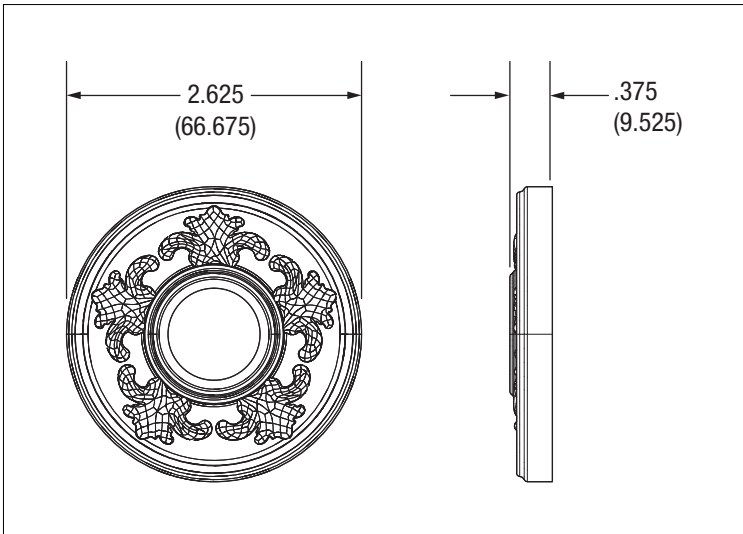

BALDWIN®

R010 ESTATE ROSE

SPECIFICATIONS

> Material: Solid Forged Brass

TIER 1 FINISHES

TIER 2 FINISHES