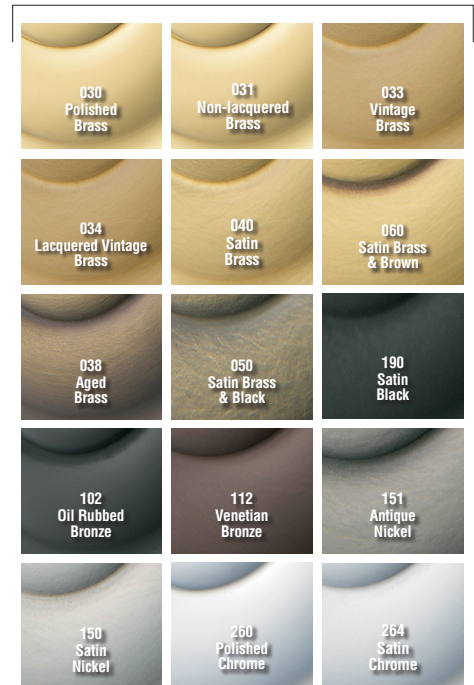

BALDWIN®

R010 ESTATE ROSE

SPECIFICATIONS

> Material: Solid Forged Brass

TIER 1 FINISHES

TIER 2 FINISHES