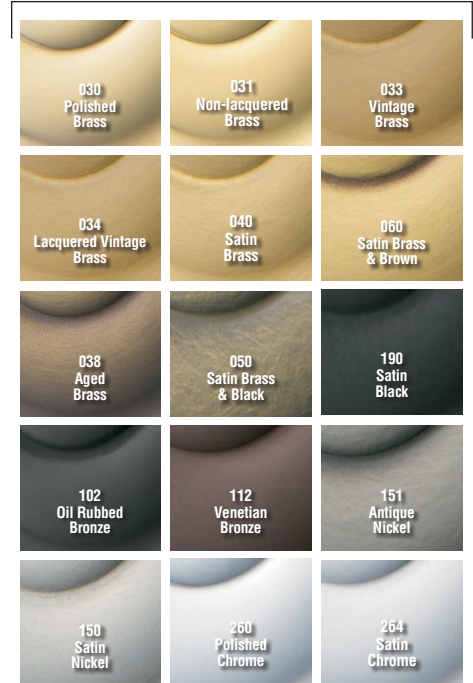

BALDWIN®

R012

ESTATE ROSES

SPECIFICATIONS

> Material: Solid Forged Brass

TIER 1 FINISHES

TIER 2 FINISHES