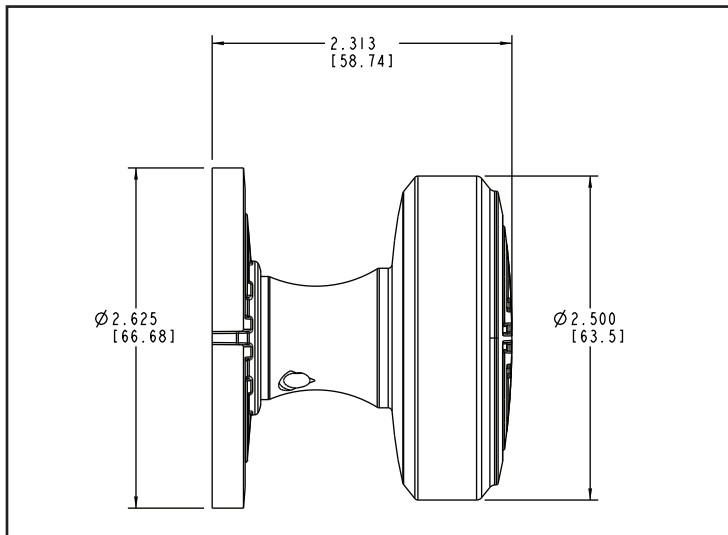

BALDWIN®

K001

ESTATE KNOB

SPECIFICATIONS

- > Certified by Underwriters Laboratories (UL) for use on fire doors up to three-hour rating
- > U L10C / UBC 7-2 (1997) Positive Pressure Rated, UL10B Pressure Rated
- > Material: Solid Brass

SHOWN WITH ROSE R002

TIER 1 FINISHES

TIER 2 FINISHES