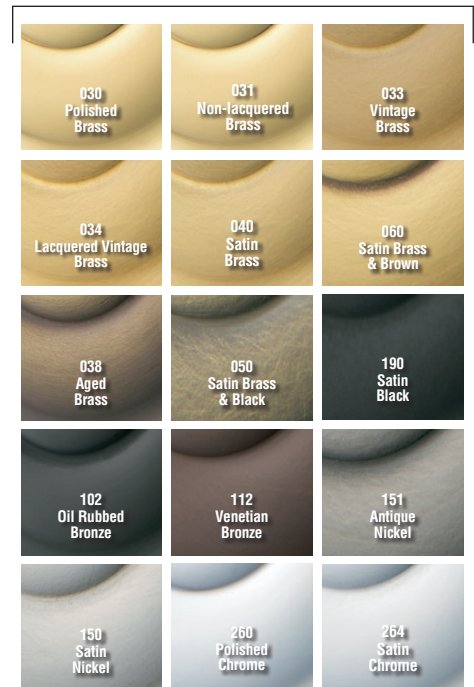

BALDWIN®

K001

ESTATE KNOB

SPECIFICATIONS

- > Certified by Underwriters Laboratories (UL) for use on fire doors up to three-hour rating
- > U L10C / UBC 7-2 (1997) Positive Pressure Rated, UL10B Pressure Rated
- > Material: Solid Brass

SHOWN WITH ROSE R002

TIER 1 FINISHES

TIER 2 FINISHES