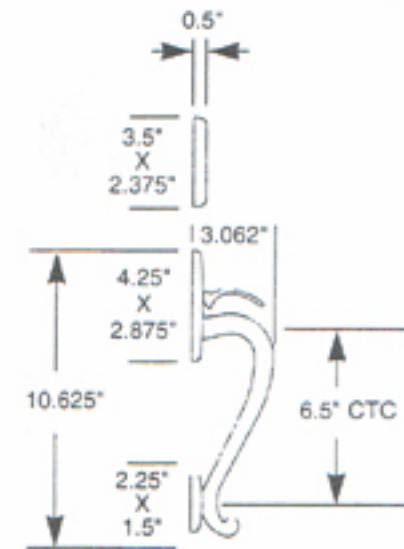

## LOGAN™ / KNOB No. 5315

Outside

Inside

5315.XXX.ENTR  
5315.XXX.DBLC  
5315.XXX.FD

Single Cylinder Entrance Set - adjustable backset latch and deadbolt 2-3/8" or 2-3/4"  
Double Cylinder Entrance Set - adjustable backset latch and deadbolt 2-3/8" or 2-3/4"  
Full Dummy Set

5.65 lbs. (2.57kg)  
5.80 lbs. (2.64kg)  
4.27 lbs. (1.94kg)

**NOTE:** No. 5405 Classic Knob supplied with each set

**Contractor Package:** When ordering, prefix product number with the number "8". Example: 85315.003.ENTR

## LOGAN™ / LEVER No. 5315

Outside

Inside

5315.XXX.LHRH  
5315.XXX.LRDB  
5315.XXX.LRFD

Single Cylinder Entrance Set - adjustable backset latch and deadbolt 2-3/8" or 2-3/4" - Left/Right hand  
Double Cylinder Entrance Set - adjustable backset latch and deadbolt 2-3/8" or 2-3/4" - Left/Right hand  
Full Dummy Set - Left/Right hand

6.65 lbs. (3.02kg)  
6.80 lbs. (3.09kg)  
5.27 lbs. (2.40kg)

**NOTE:** (1) Left hand and (1) right hand No. 5455 Wave Lever supplied with each set

**Contractor Package:** When ordering, prefix product number with the number "8". Example: 85315.003.LENT