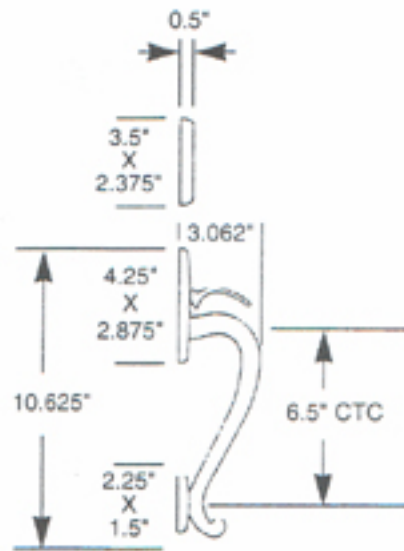

# Images® Sectional Trim Locksets

## LOGAN™ / KNOB No. 5315

Outside

Inside

5315.XXX.ENTR  
5315.XXX.DBLC  
5315.XXX.FD

Single Cylinder Entrance Set - adjustable backset latch and deadbolt 2-3/8" or 2-3/4"  
Double Cylinder Entrance Set - adjustable backset latch and deadbolt 2-3/8" or 2-3/4"  
Full Dummy Set

## LOGAN™ / LEVER No. 5315

Outside

Inside

5315.XXX.LHRH  
5315.XXX.LRDB  
5315.XXX.LRFD

Single Cylinder Entrance Set - adjustable backset latch and deadbolt 2-3/8" or 2-3/4" - Left/Right hand  
Double Cylinder Entrance Set - adjustable backset latch and deadbolt 2-3/8" or 2-3/4" - Left/Right hand  
Full Dummy Set - Left/Right hand

6.65 lbs. (3.02kg)  
6.80 lbs. (3.09kg)  
5.27 lbs. (2.40kg)

**NOTE:** (1) Left hand and (1) right hand No. 5455 Wave Lever supplied with each set

**Contractor Package:** When ordering, prefix product number with the number "8". Example: 85315.003.LENT