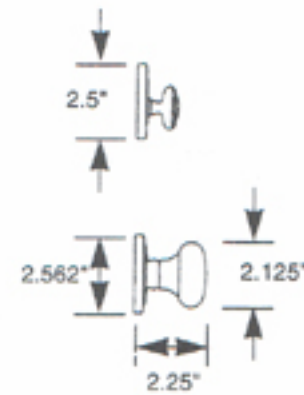

# Images® Sectional Trim Locksets

## LOGAN™ / KNOB No. 5315

Outside

Inside

5315.XXX.ENTR  
5315.XXX.DBLC  
5315.XXX.FD

Single Cylinder Entrance Set - adjustable backset latch and deadbolt 2-3/8" or 2-3/4"  
Double Cylinder Entrance Set - adjustable backset latch and deadbolt 2-3/8" or 2-3/4"  
Full Dummy Set

## LOGAN™ / LEVER No. 5315

Outside

Inside

5315.XXX.LHRH  
5315.XXX.LRDB  
5315.XXX.LRFD

Single Cylinder Entrance Set - adjustable backset latch and deadbolt 2-3/8" or 2-3/4" - Left/Right hand  
Double Cylinder Entrance Set - adjustable backset latch and deadbolt 2-3/8" or 2-3/4" - Left/Right hand  
Full Dummy Set - Left/Right hand

6.65 lbs. (3.02kg)  
6.80 lbs. (3.09kg)  
5.27 lbs. (2.40kg)

**NOTE:** (1) Left hand and (1) right hand No. 5455 Wave Lever supplied with each set

**Contractor Package:** When ordering, prefix product number with the number "8". Example: 85315.003.LENT