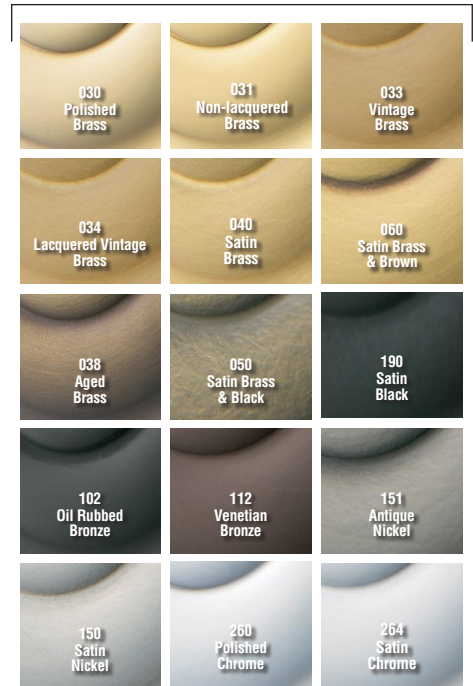

BALDWIN®

5078 / 5134 ESTATE ROSES

5134 is for privacy function

SPECIFICATIONS

> Material: Solid Forged Brass

TIER 1 FINISHES

TIER 2 FINISHES