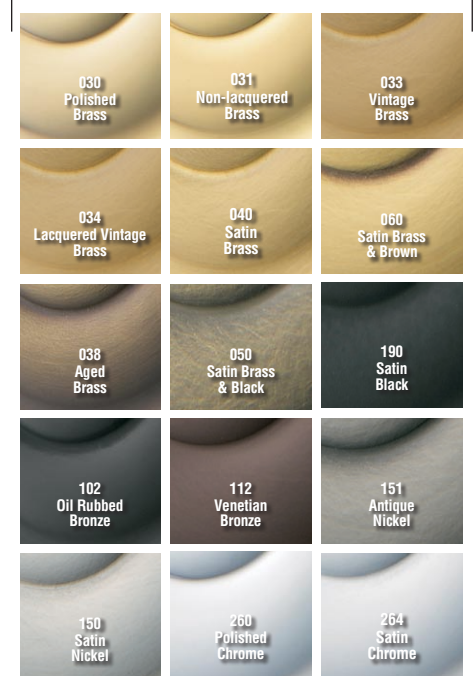

BALDWIN®

5058 / 5158 ESTATE ROSES

5158 is for privacy function

SPECIFICATIONS

> Material: Solid Forged Brass

TIER 1 FINISHES

TIER 2 FINISHES