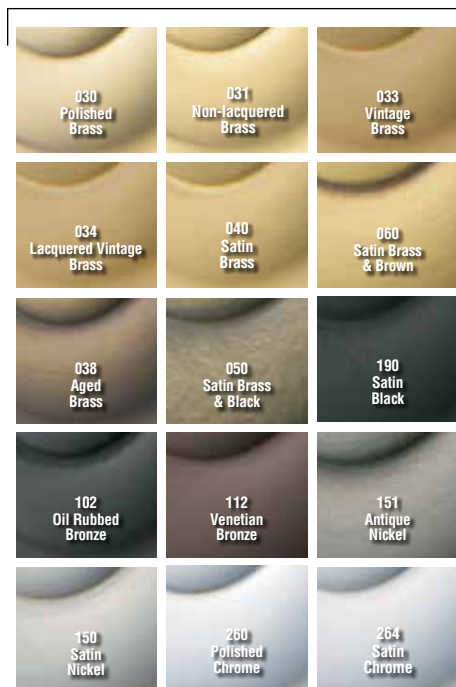

TIER 1 FINISHES