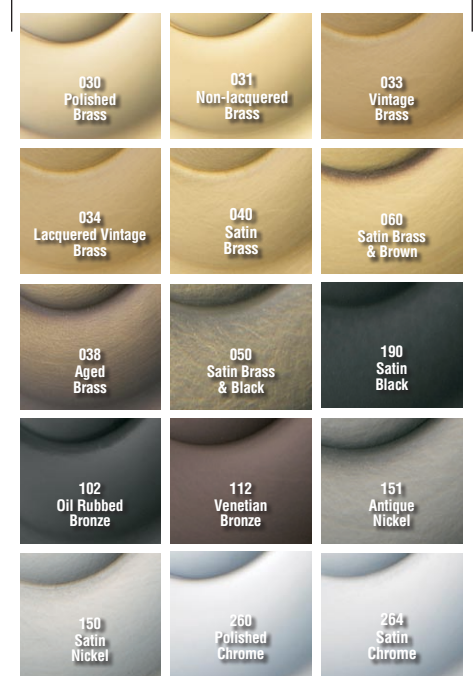

BALDWIN®

5002

ESTATE ROSES

SPECIFICATIONS

> Material: Solid Forged Brass

TIER 1 FINISHES

TIER 2 FINISHES