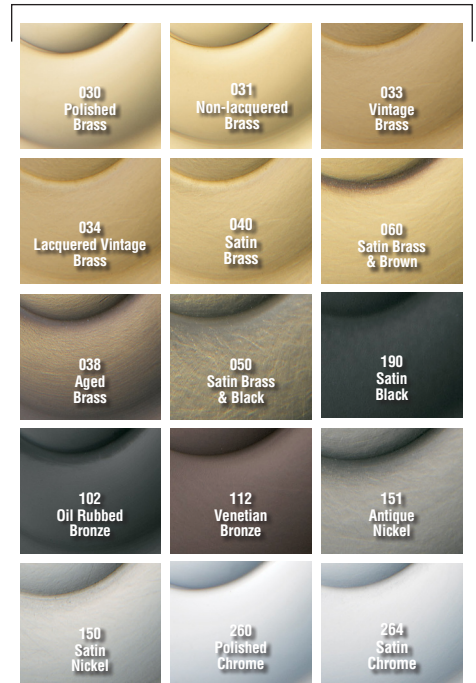

BALDWIN®

5017 ESTATE ROSES

SPECIFICATIONS

> Material: Solid Forged Brass

TIER 1 FINISHES

TIER 2 FINISHES