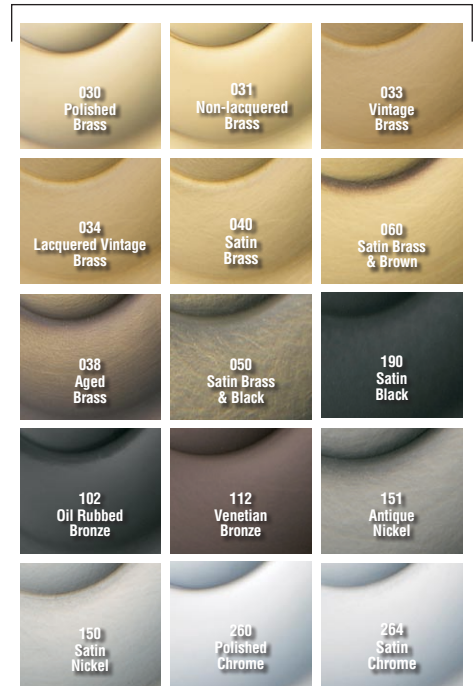

BALDWIN®

5010 / 5151 ESTATE ROSES

5151 is for privacy function

SPECIFICATIONS

> Material: Solid Forged Brass

TIER 1 FINISHES

TIER 2 FINISHES